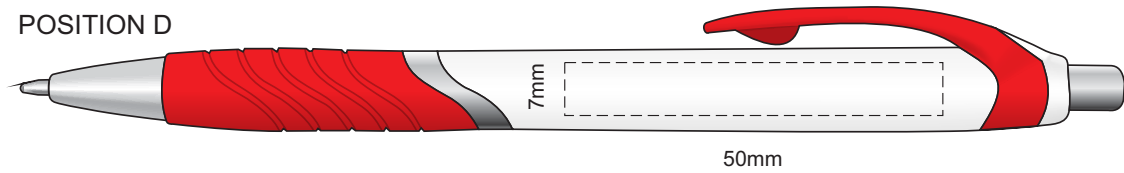

100% of Actual Size  
Screen Print  
(multi colour loose registration )

POSITION A

100% of Actual Size  
Screen Print (one colour)

POSITION A

100% of Actual Size  
Pad Print

POSITION C

POSITION D

POSITION E

100% of Actual Size  
Direct Digital

POSITION D

POSITION E

100% of Actual Size  
Pad Print (one side only)

100% of Actual Size  
Digital Packaging Print  
(one side only)

Digital Print is only available for natural option  
Artwork will be printed directly onto the product via CMYK printing (no white),  
colours will not be vibrant due to white ink not being available for this process.