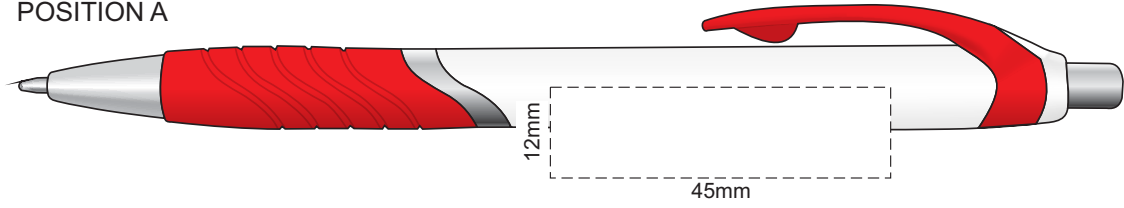

100% of Actual Size  
Screen Print  
(multi colour loose registration )

POSITION A

100% of Actual Size  
Screen Print (one colour)

POSITION A

100% of Actual Size  
Pad Print

POSITION C

POSITION D

POSITION E

100% of Actual Size  
Direct Digital

POSITION D

POSITION E

100% of Actual Size  
Pad Print (one side only)

100% of Actual Size  
Digital Packaging Print  
(one side only)

Digital Print is only available for natural option  
Artwork will be printed directly onto the product via CMYK printing (no white),  
colours will not be vibrant due to white ink not being available for this process.