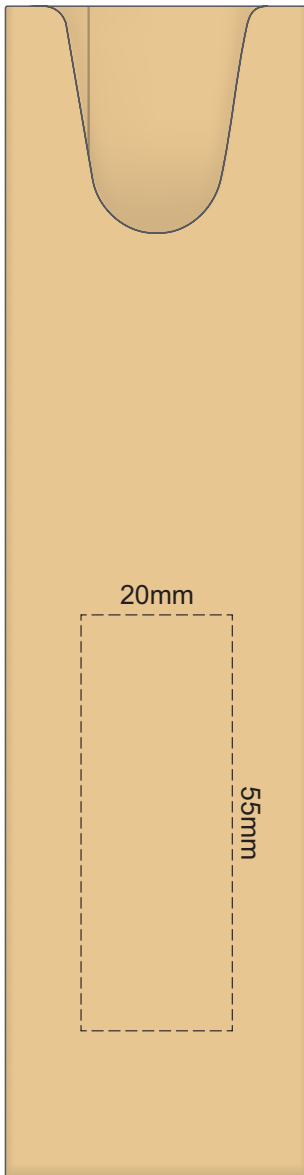

100% of Actual Size  
Screen Print  
(multi colour loose registration )

POSITION A

100% of Actual Size  
Screen Print (one colour)

POSITION A

100% of Actual Size  
Pad Print

POSITION C

POSITION D

POSITION E

100% of Actual Size  
Direct Digital

POSITION D

POSITION E

100% of Actual Size  
Pad Print (one side only)

100% of Actual Size  
Digital Packaging Print  
(one side only)

Digital Print is only available for natural option  
Artwork will be printed directly onto the product via CMYK printing (no white),  
colours will not be vibrant due to white ink not being available for this process.