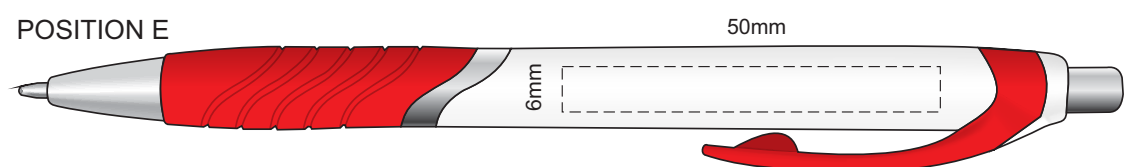

100% of Actual Size  
Screen Print  
(multi colour loose registration )

POSITION A

100% of Actual Size  
Screen Print (one colour)

POSITION A

100% of Actual Size  
Pad Print

POSITION C

POSITION D

POSITION E

100% of Actual Size  
Direct Digital

POSITION D

POSITION E

100% of Actual Size  
Pad Print (one side only)

100% of Actual Size  
Digital Packaging Print  
(one side only)

Digital Print is only available for natural option  
Artwork will be printed directly onto the product via CMYK printing (no white),  
colours will not be vibrant due to white ink not being available for this process.