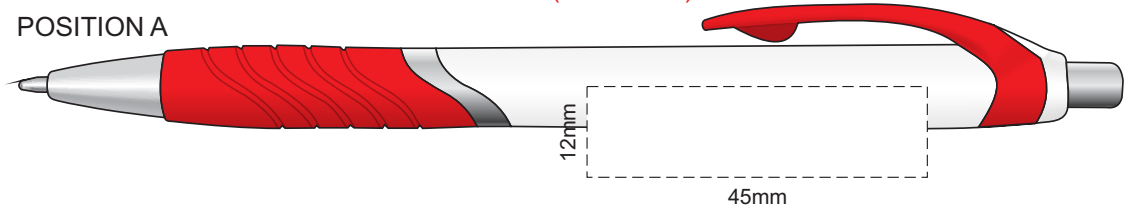

100% of Actual Size  
Screen Print  
(multi colour loose registration )

POSITION A

100% of Actual Size  
Screen Print (one colour)

POSITION A

100% of Actual Size  
Pad Print

POSITION C

POSITION D

POSITION E

100% of Actual Size  
Direct Digital

POSITION D

POSITION E

100% of Actual Size  
Pad Print (one side only)

100% of Actual Size  
Digital Packaging Print  
(one side only)

Digital Print is only available for natural option  
Artwork will be printed directly onto the product via CMYK printing (no white),  
colours will not be vibrant due to white ink not being available for this process.