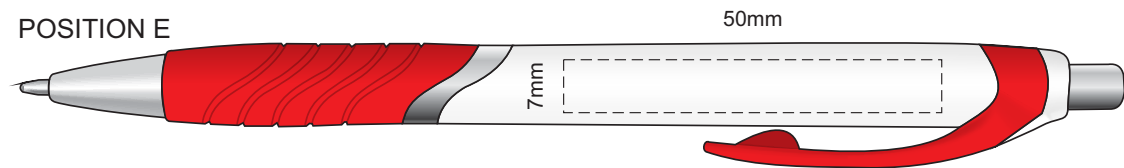

100% of Actual Size  
Screen Print  
(multi colour loose registration )

POSITION A

100% of Actual Size  
Screen Print (one colour)

POSITION A

100% of Actual Size  
Pad Print

POSITION C

POSITION D

POSITION E

100% of Actual Size  
Direct Digital

POSITION D

POSITION E

100% of Actual Size  
Pad Print (one side only)

100% of Actual Size  
Digital Packaging Print  
(one side only)

Digital Print is only available for natural option  
Artwork will be printed directly onto the product via CMYK printing (no white),  
colours will not be vibrant due to white ink not being available for this process.