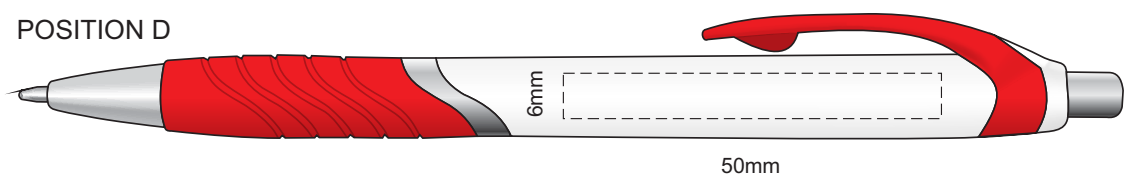

100% of Actual Size  
Screen Print  
(multi colour loose registration )

POSITION A

100% of Actual Size  
Screen Print (one colour)

POSITION A

100% of Actual Size  
Pad Print

POSITION C

POSITION D

POSITION E

100% of Actual Size  
Direct Digital

POSITION D

POSITION E

100% of Actual Size  
Pad Print (one side only)

100% of Actual Size  
Digital Packaging Print  
(one side only)

Digital Print is only available for natural option  
Artwork will be printed directly onto the product via CMYK printing (no white),  
colours will not be vibrant due to white ink not being available for this process.