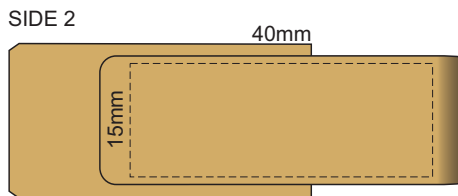

100% of Actual Size
Pad Print
Laser Engraving

This product is a natural material, please allow for variances in grain pattern and branding.

 Engraves to a natural etch

100% of Actual Size
Direct Digital

This product is a natural material, please allow for variances in grain pattern and branding.