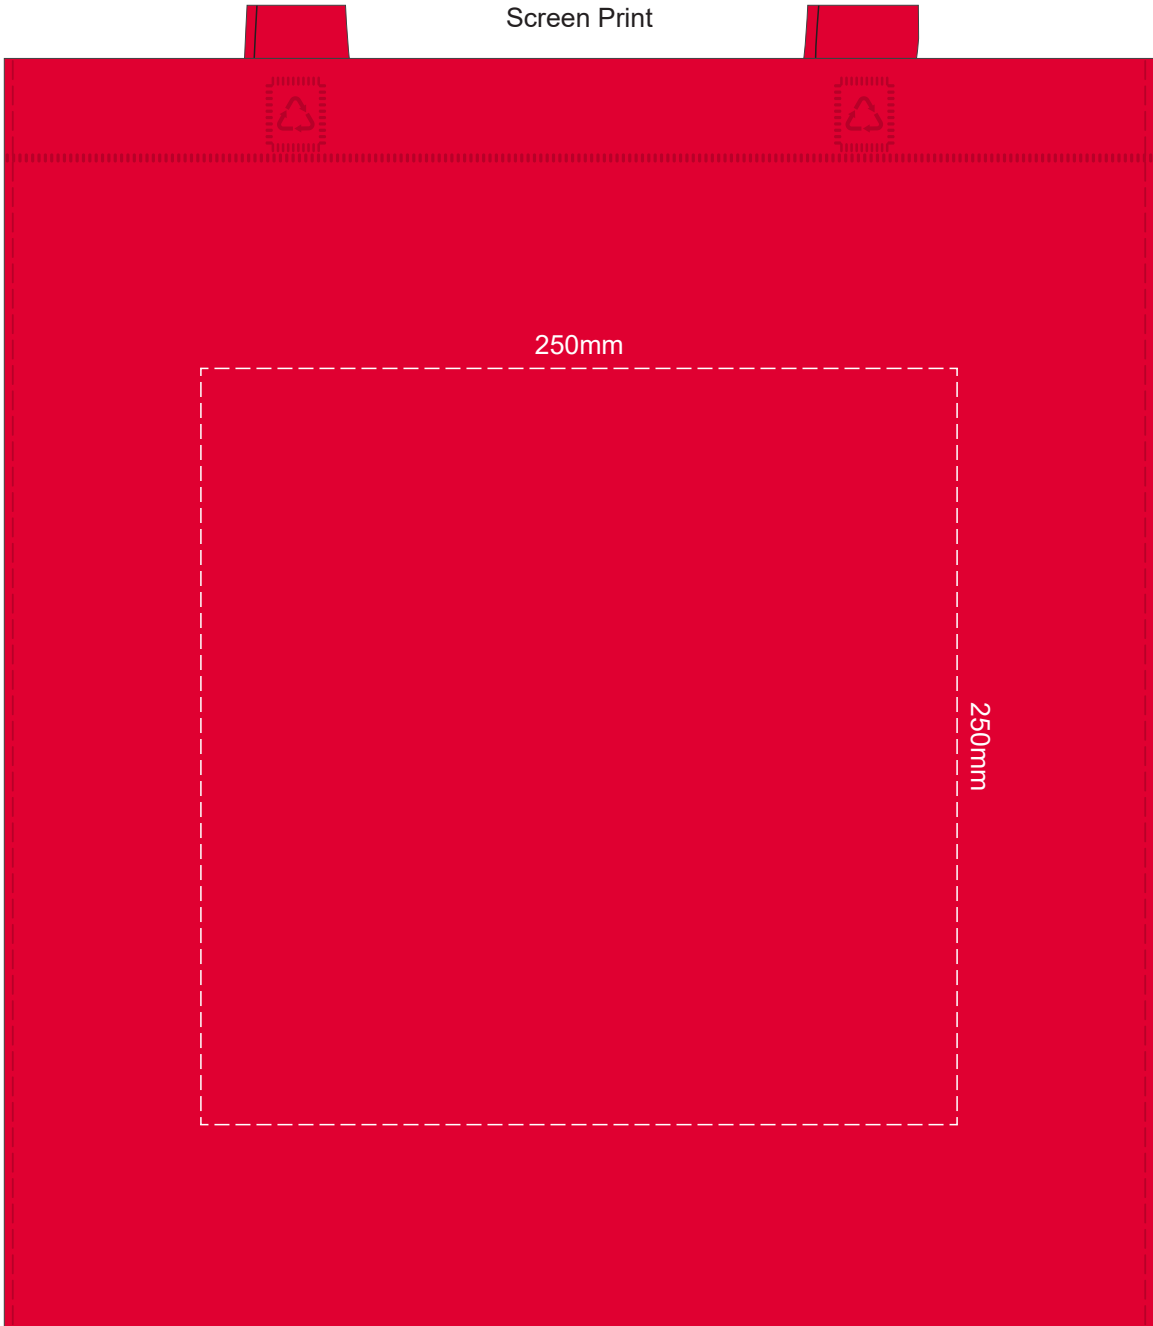

Grey
Khaki Brown
Natural
Yellow
Orange
Pink
Red
Bright Green
Kelly Green
Dark Green
Teal
Light Blue
Process Blue
Royal Blue
Navy
Purple
Black

40% of Actual Size
Screen Print

250mm

250mm

Grey
Khaki Brown
Natural
Yellow
Orange
Pink
Red
Bright Green
Kelly Green
Dark Green
Teal
Light Blue
Process Blue
Royal Blue
Navy
Purple
Black

40% of Actual Size
Colourflex Transfer

Please note the orientation the print area may be rotated to best suit the requirements.