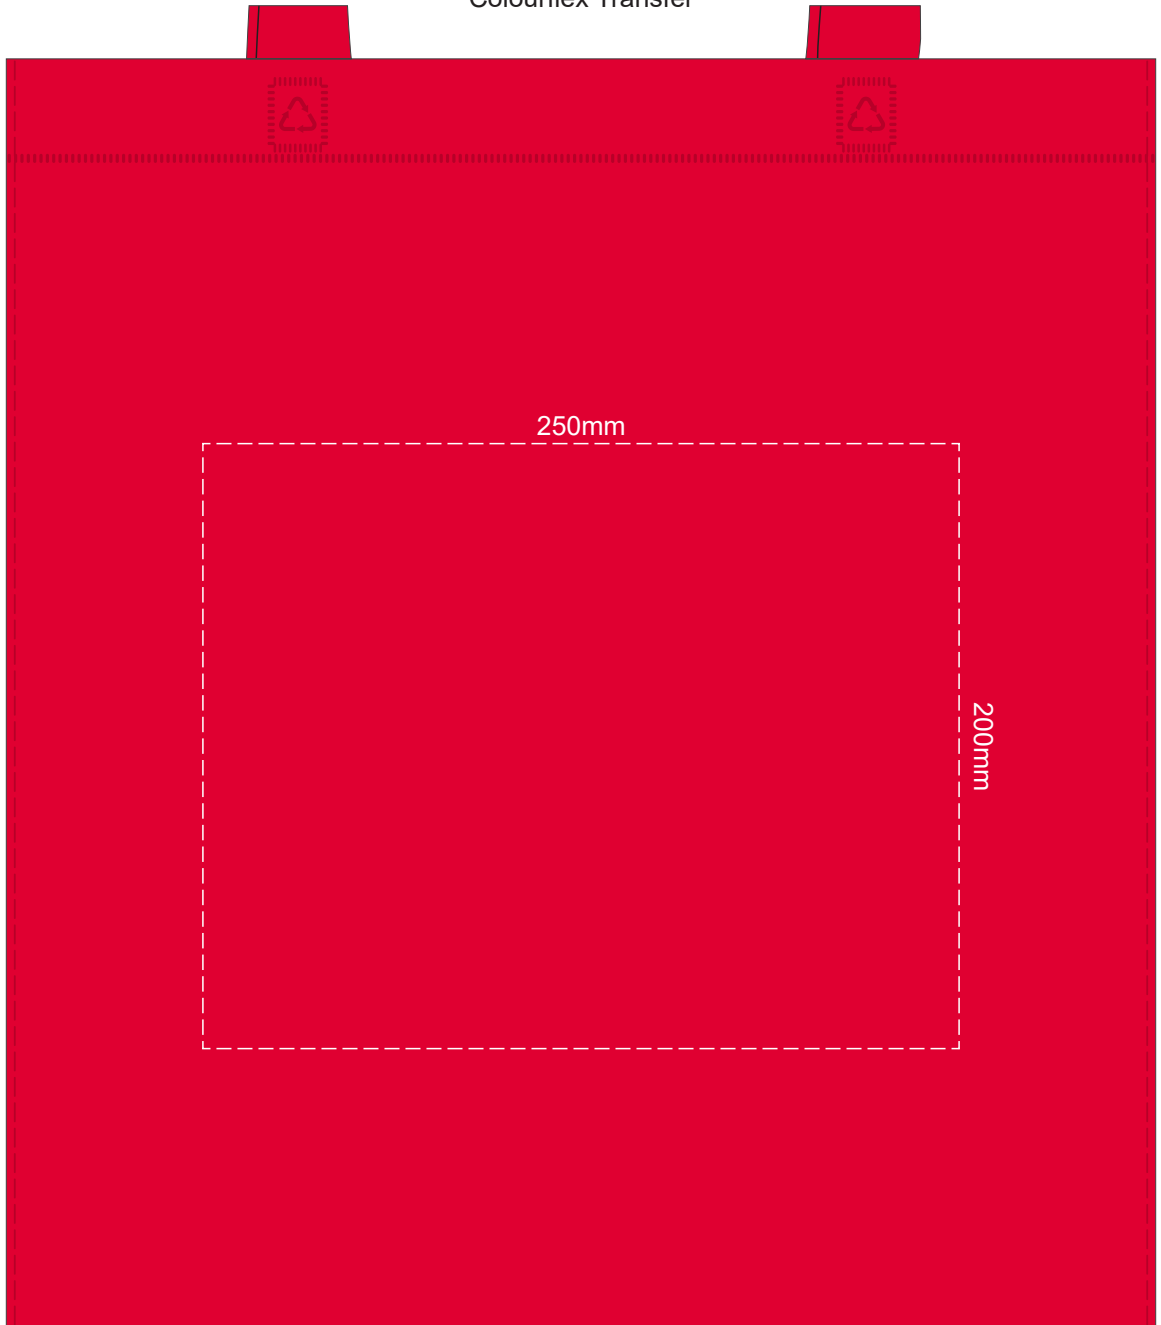

Grey
Khaki Brown
Natural
Yellow
Orange
Pink
Red
Bright Green
Kelly Green
Dark Green
Teal
Light Blue
Process Blue
Royal Blue
Navy
Purple
Black

40% of Actual Size
Screen Print

250mm

250mm

Grey
Khaki Brown
Natural
Yellow
Orange
Pink
Red
Bright Green
Kelly Green
Dark Green
Teal
Light Blue
Process Blue
Royal Blue
Navy
Purple
Black

40% of Actual Size
Colourflex Transfer

Please note the orientation the print area may be rotated to best suit the requirements.