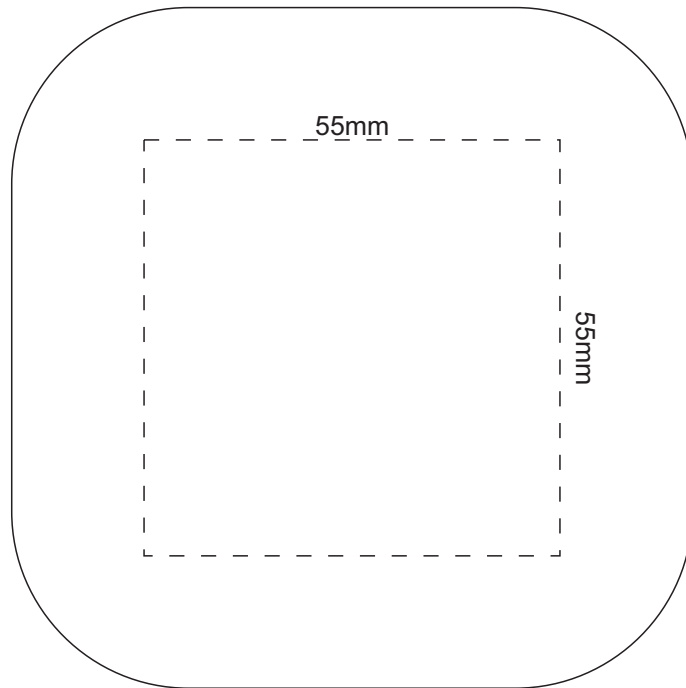

100% of Actual Size
Pad Print

Print applied on the underside of Coaster.
Coaster has a textured finish on topside.
Background will be clear.

100% of Actual Size
Direct Digital

Print applied on the underside of Coaster.
Coaster has a textured finish on topside.
Background will be clear unless coloured otherwise
Some minor over spray may be apparent
when digitally printing full reversal prints

100% of Actual Size
Direct Digital Template

Blue Line = The SIGNIFICANT PRINT AREA
(Keep all critical images & text within this box)
Black Line = Maximum print area
Pink Line = Bleed off to here

SHOWN ON A NEUTRAL BACKGROUND