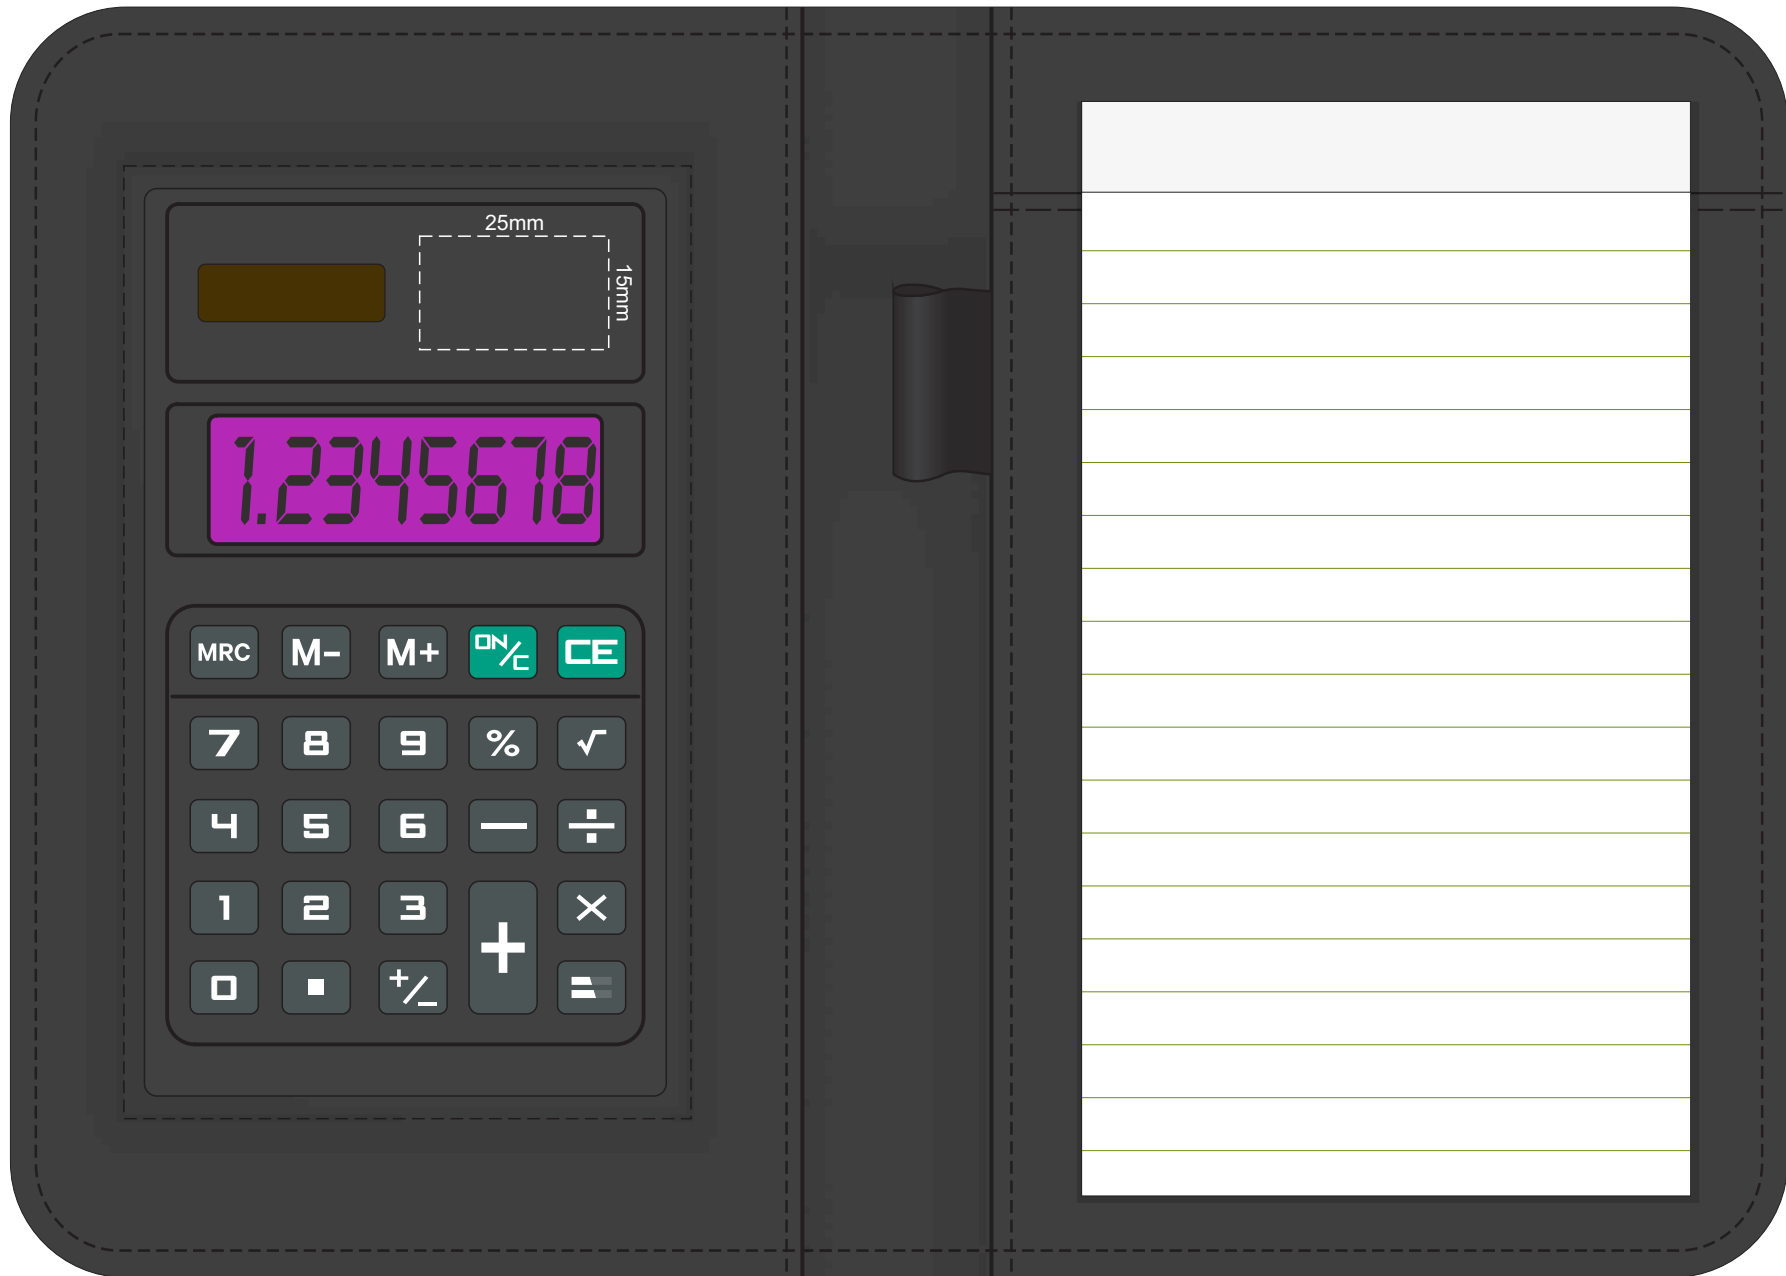

100% of Actual Size
Pad Print

100% of Actual Size
Screen Print (One Colour)

55mm

One Colour

80mm

100% of Actual Size
Laser Engraving

 Engraves to a Matt Brown Finish

100% of Actual Size
Debossing

Branding area can be moved **anywhere within the red line.**