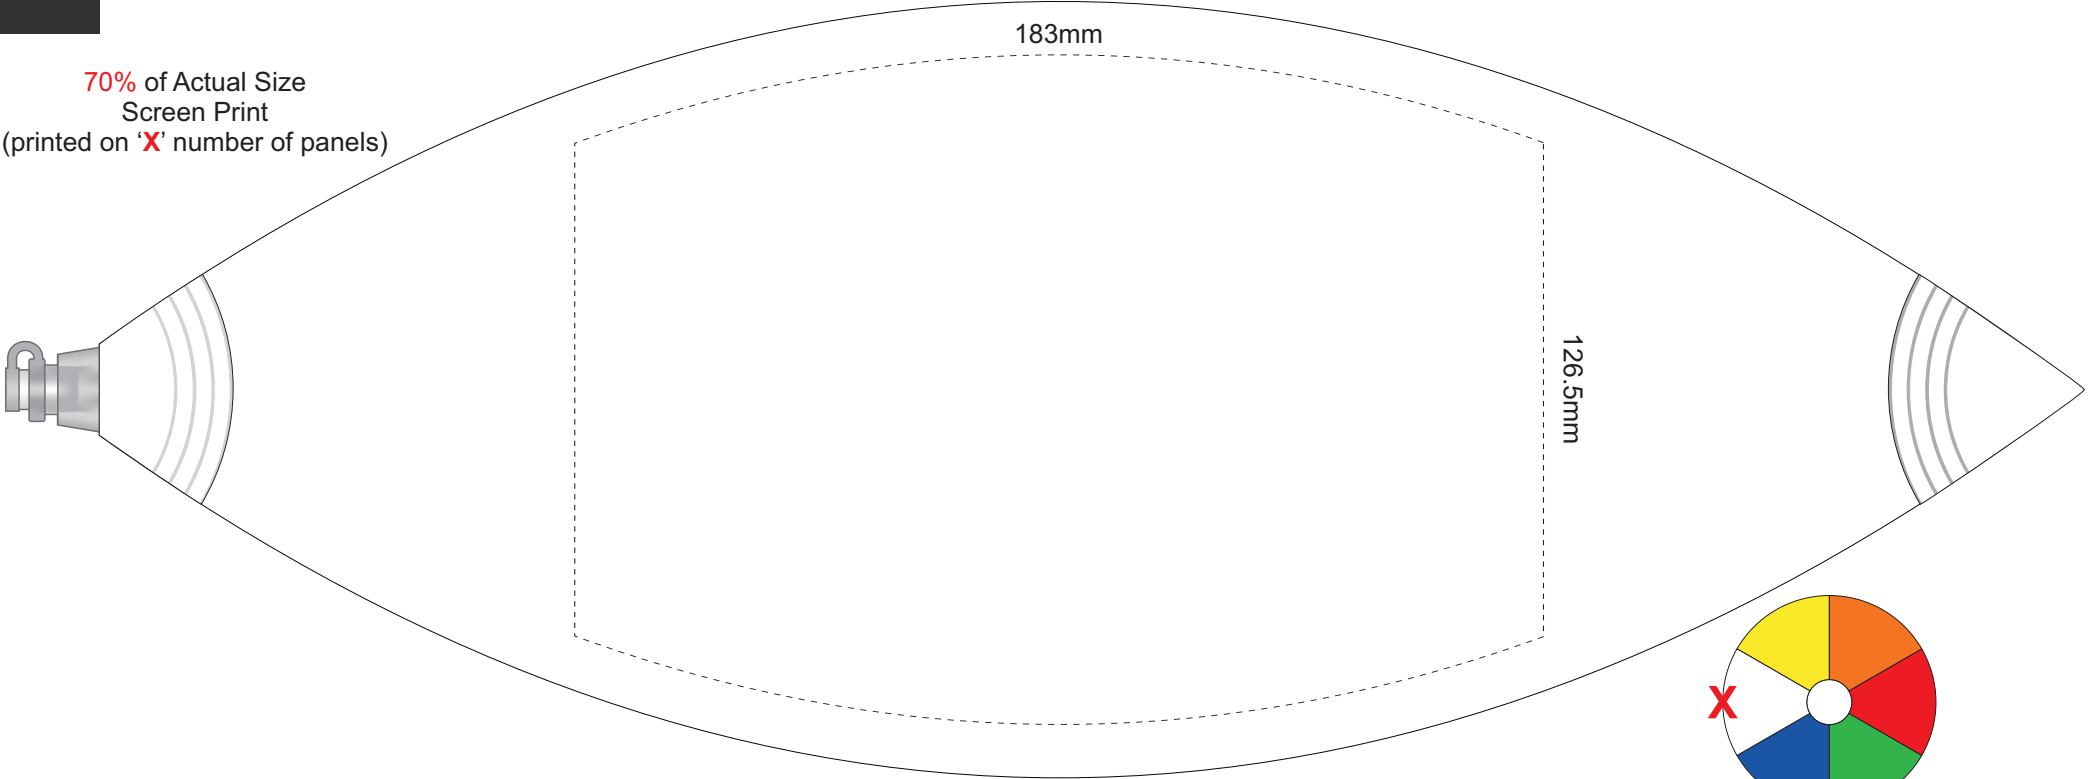

70% of Actual Size
Screen Print
(printed on 'X' number of panels)

Slight colour variations should be considered acceptable and other colours may be available on request.
Please note pricing includes one artwork design per ball only but this can be applied to multiple panels.
Additional artwork designs can be quoted upon request.

END VIEW OPPOSITE AIR VALVE
Mark 'X' on the number of panels to be printed