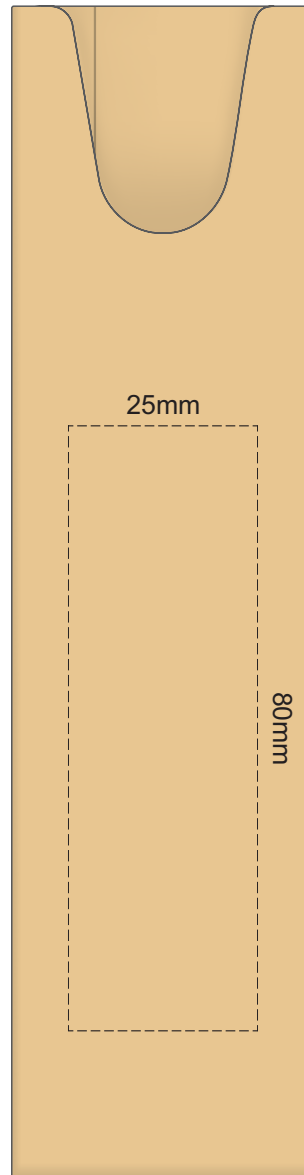

100% of Actual Size
Pad Print

POSITION D

POSITION E

100% of Actual Size
Direct Digital

POSITION D

POSITION E

100% of Actual Size
Direct Digital

POSITION D

POSITION E

100% of Actual Size
Pad Print (one side only)

100% of Actual Size
Digital Packaging Print
(one side only)

Digital Print is only available for natural option
Artwork will be printed directly onto the product via CMYK printing (no white),
colours will not be vibrant due to white ink not being available for this process.