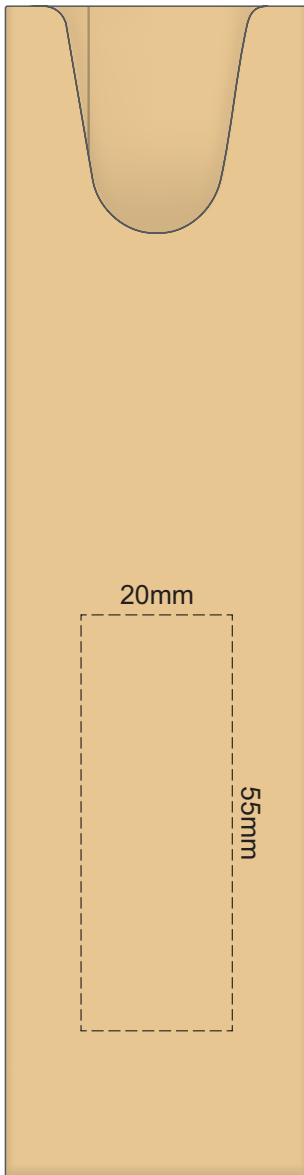

100% of Actual Size
Pad Print

POSITION D

POSITION E

100% of Actual Size
Direct Digital

POSITION D

POSITION E

100% of Actual Size
Direct Digital

POSITION D

POSITION E

100% of Actual Size
Pad Print (one side only)

100% of Actual Size
Digital Packaging Print
(one side only)

Digital Print is only available for natural option
Artwork will be printed directly onto the product via CMYK printing (no white),
colours will not be vibrant due to white ink not being available for this process.