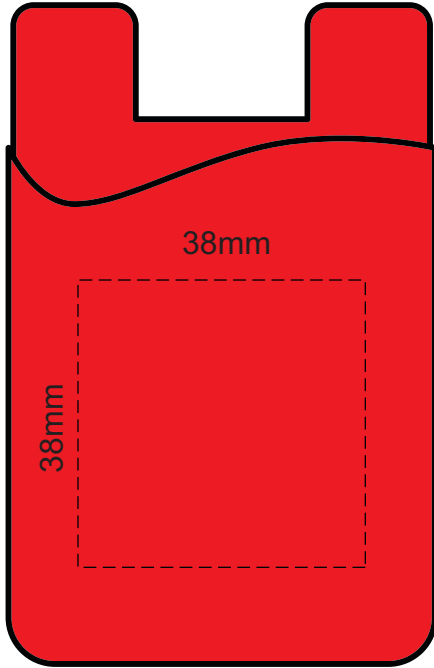

Actual Size: 100% when viewed on A4 paper

Screen Print

Pad Print

Dia 25.5mm

Label

Dia 22mm

- Bleed line
- - - Label / Cut Line
- Live Imprint Area

Metallic imprints unavailable for wallet