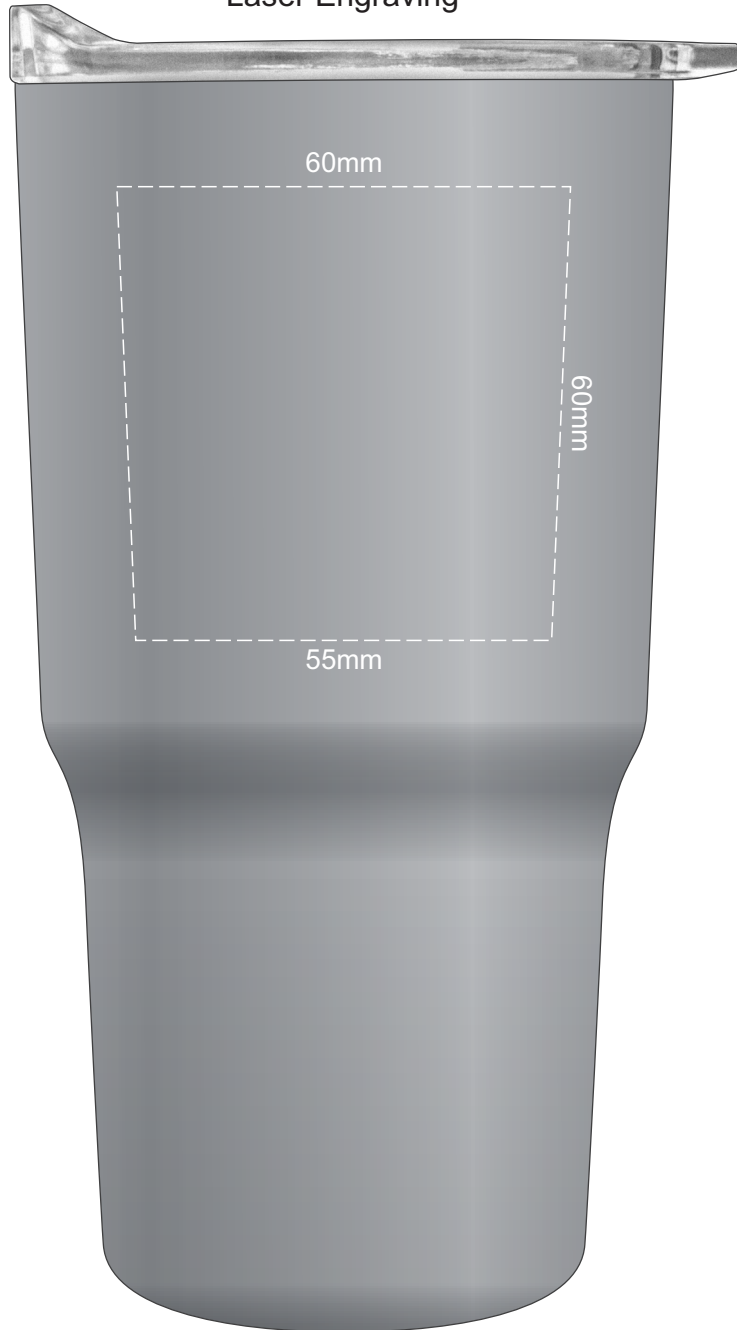

100% of Actual Size
Pad Print

100% of Actual Size
Screen Print (one colour)

100% of Actual Size
Laser Engraving

 Silver Engraves to a Natural Etch

Please be aware that artwork will adhere to the shape of the product. Therefore, linear shapes that utilise the full print area may appear skewed from the side perspective due to the tapered nature of the product.