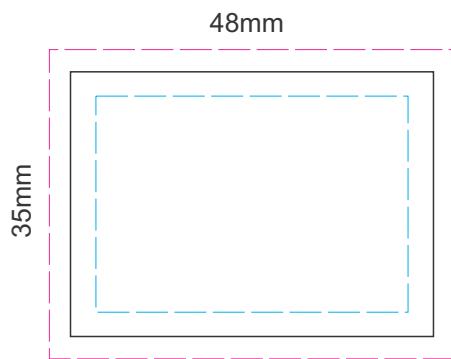

Actual Size: 100% when viewed on A4 paper

PRINTED MINTS

Digital Label

Blue Dotted Line = The SIGNIFICANT PRINT AREA
(Keep all critical images & text within this box)
Black Line = Maximum print area
Pink Dotted Line = Bleed off to here