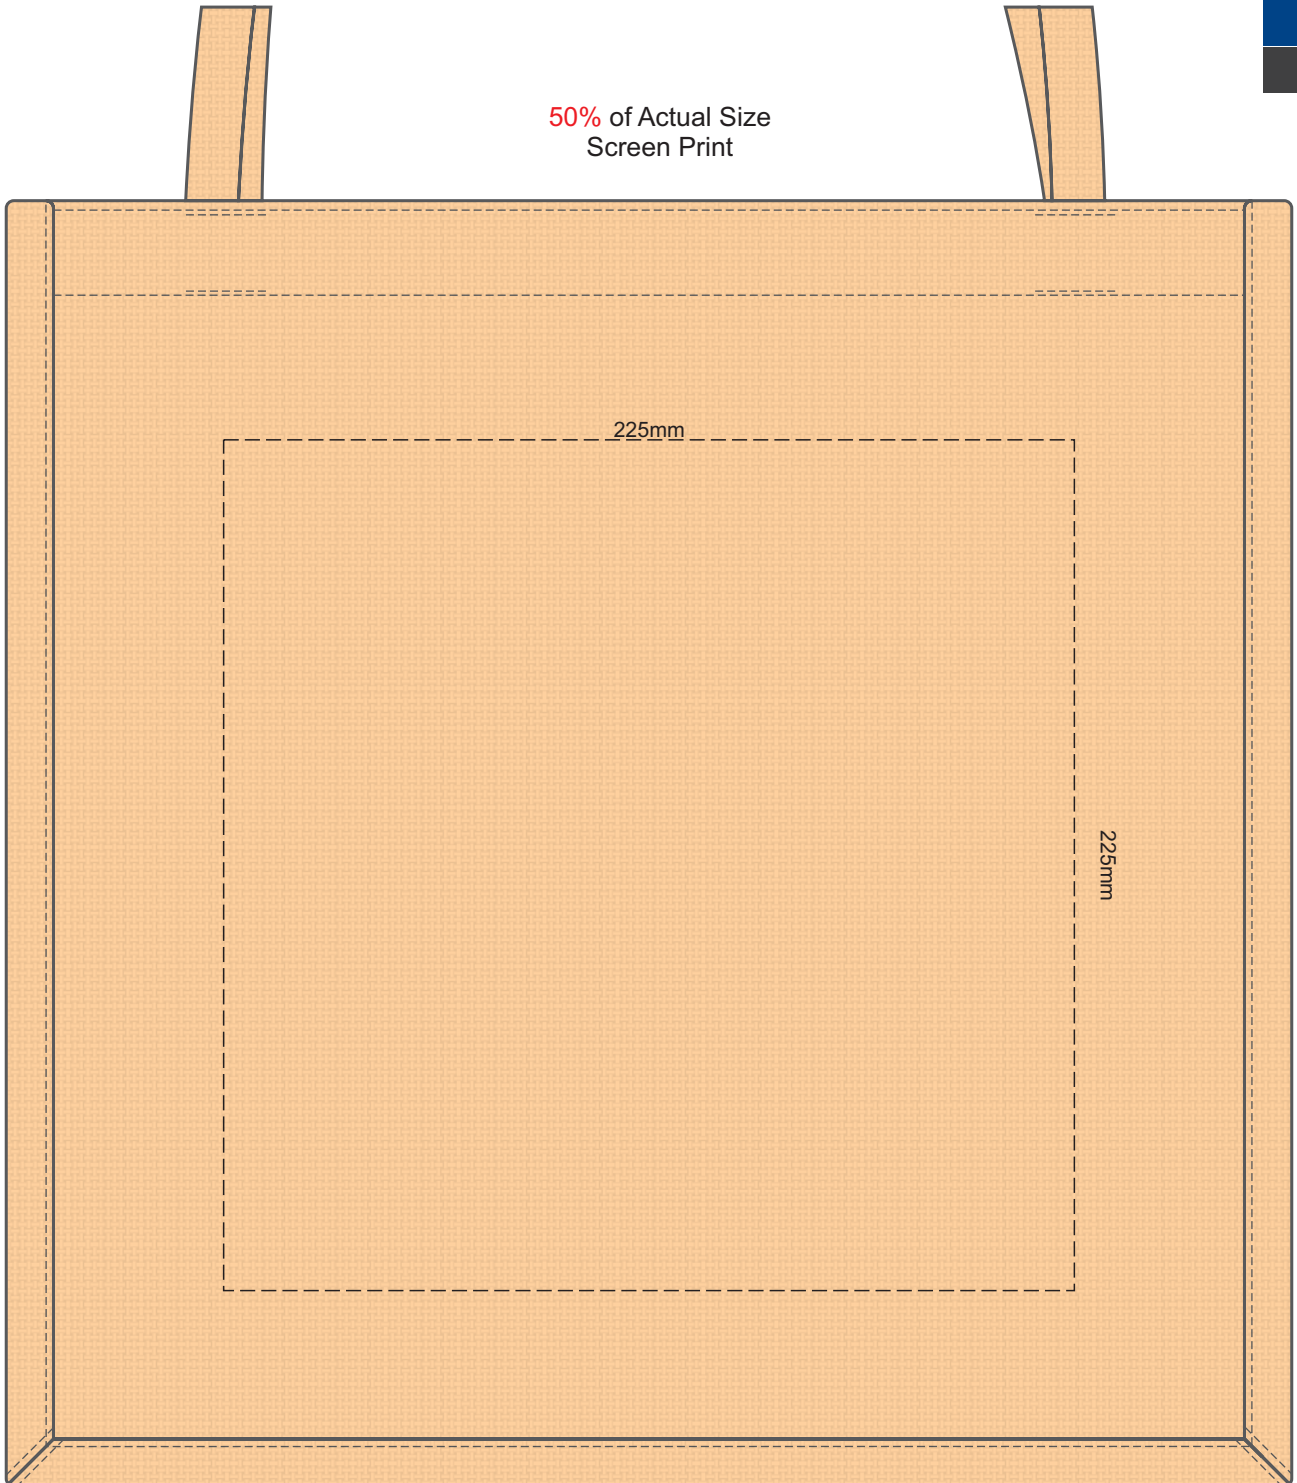

50% of Actual Size
Screen Print

Please be aware the artwork will be significantly affected by the texture of the bag.
Fine detailing, small text will be lost in the texture of the bag and may not be legible.

50% of Actual Size
Colourflex Transfer

Please note the orientation of these print areas may be rotated to best suit your needs.