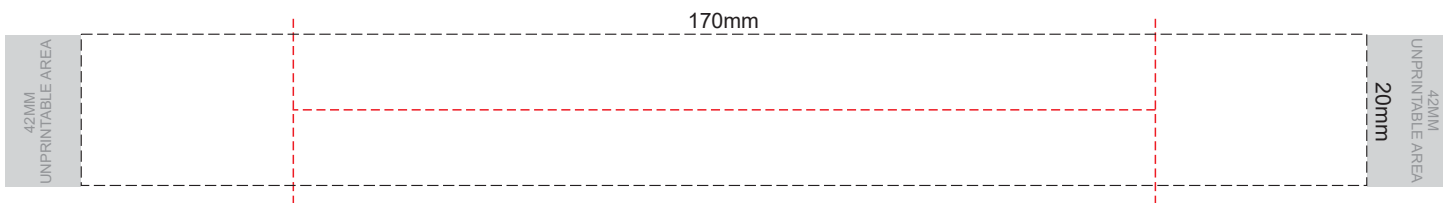

100% of Actual Size
Pad Print

100% of Actual Size
Pad Print

SIDE 1

SIDE 2

Flip Colour	Lid Colour	Band Colour
White	White	White
Yellow	Yellow	Yellow
Orange	Orange	Orange
Pink	Pink	Pink
Red	X	Red
Light Green	Light Green	Light Green
Green	Green	Green
Cyan	X	Cyan
Dark Blue	X	Dark Blue
Dark Navy	X	Dark Navy
Purple	X	Purple
Black	Black	Black

100% of Actual Size
Screen Print (one colour)

100% of Actual Size
Screen Print (one colour)
Double Sided Template Front & Back

Red Line = Exact opposites of the product
(centre artwork to the red line)

Flip Colour	Lid Colour	Band Colour
Grey	Grey	Grey
White	White	White
Yellow	Yellow	Yellow
Orange	Orange	Orange
Pink	Pink	Pink
Red	X	Red
Light Green	Light Green	Light Green
Green	Green	Green
Cyan	X	Cyan
Dark Blue	X	Dark Blue
Dark Navy	X	Dark Navy
Purple	X	Purple
Black	Black	Black

100% of Actual Size
Silicone Digital Print
Debossed

SIDE 1

SIDE 2

100% of Actual Size
Digital Packaging Print
FRONT

Artwork will be printed directly onto the product via CMYK printing (no white), colours will not be vibrant due to white ink not being available for this process.

GIFT BOX SLEEVE

60% of Actual Size
Digital Print
393mm

Blue Line = The SIGNIFICANT PRINT AREA
(Keep all critical images & text within this box)
Black Line = Maximum print area
Pink Line = Bleed off to here
Red Line = Fold Line