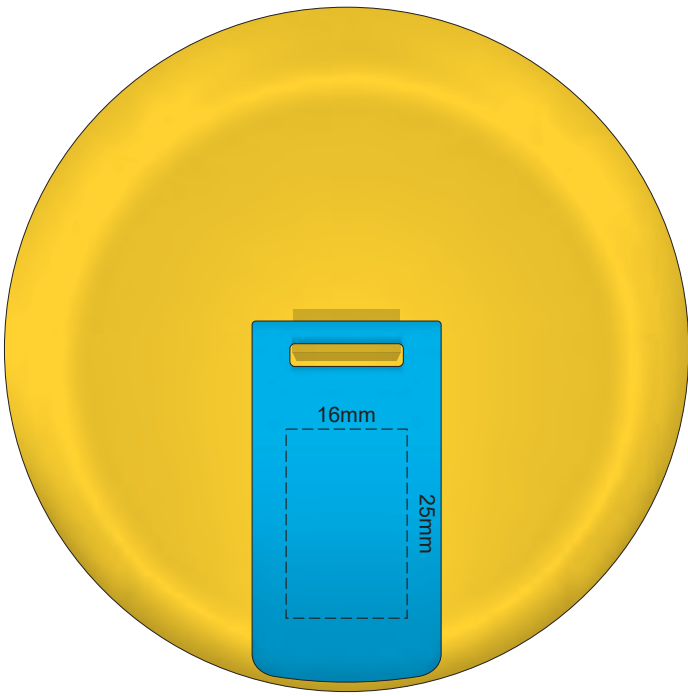

Flip Colour	Lid Colour	Band Colour
White	White	White
Yellow	Yellow	Yellow
Orange	Orange	Orange
Pink	Pink	Pink
Red	White with X	Red
Light Green	Light Green	Light Green
Green	Green	Green
Cyan	White with X	Cyan
Dark Blue	White with X	Dark Blue
Dark Navy	White with X	Dark Navy
Purple	White with X	Purple
Grey	Grey	Grey

100% of Actual Size
Pad Print

100% of Actual Size
Pad Print

SIDE 1

SIDE 2

Flip Colour	Lid Colour	Band Colour
White	White	White
Yellow	Yellow	Yellow
Orange	Orange	Orange
Pink	Pink	Pink
Red	X	Red
Light Green	Light Green	Light Green
Green	Green	Green
Cyan	X	Cyan
Dark Blue	X	Dark Blue
Dark Navy	X	Dark Navy
Purple	X	Purple
Black	Black	Black

100% of Actual Size
Screen Print (one colour)

100% of Actual Size
Screen Print (one colour)
Double Sided Template Front & Back

Red Line = Exact opposites of the product
(centre artwork to the red line)

Flip Colour	Lid Colour	Band Colour
Grey	Grey	Grey
White	White	White
Yellow	Yellow	Yellow
Orange	Orange	Orange
Pink	Pink	Pink
Red	X	Red
Light Green	Light Green	Light Green
Green	Green	Green
Cyan	X	Cyan
Dark Blue	X	Dark Blue
Dark Navy	X	Dark Navy
Purple	X	Purple
Black	Black	Black

GIFT BOX SLEEVE

60% of Actual Size
Digital Print
393mm

Blue Line = The SIGNIFICANT PRINT AREA
(Keep all critical images & text within this box)
Black Line = Maximum print area
Pink Line = Bleed off to here
Red Line = Fold Line