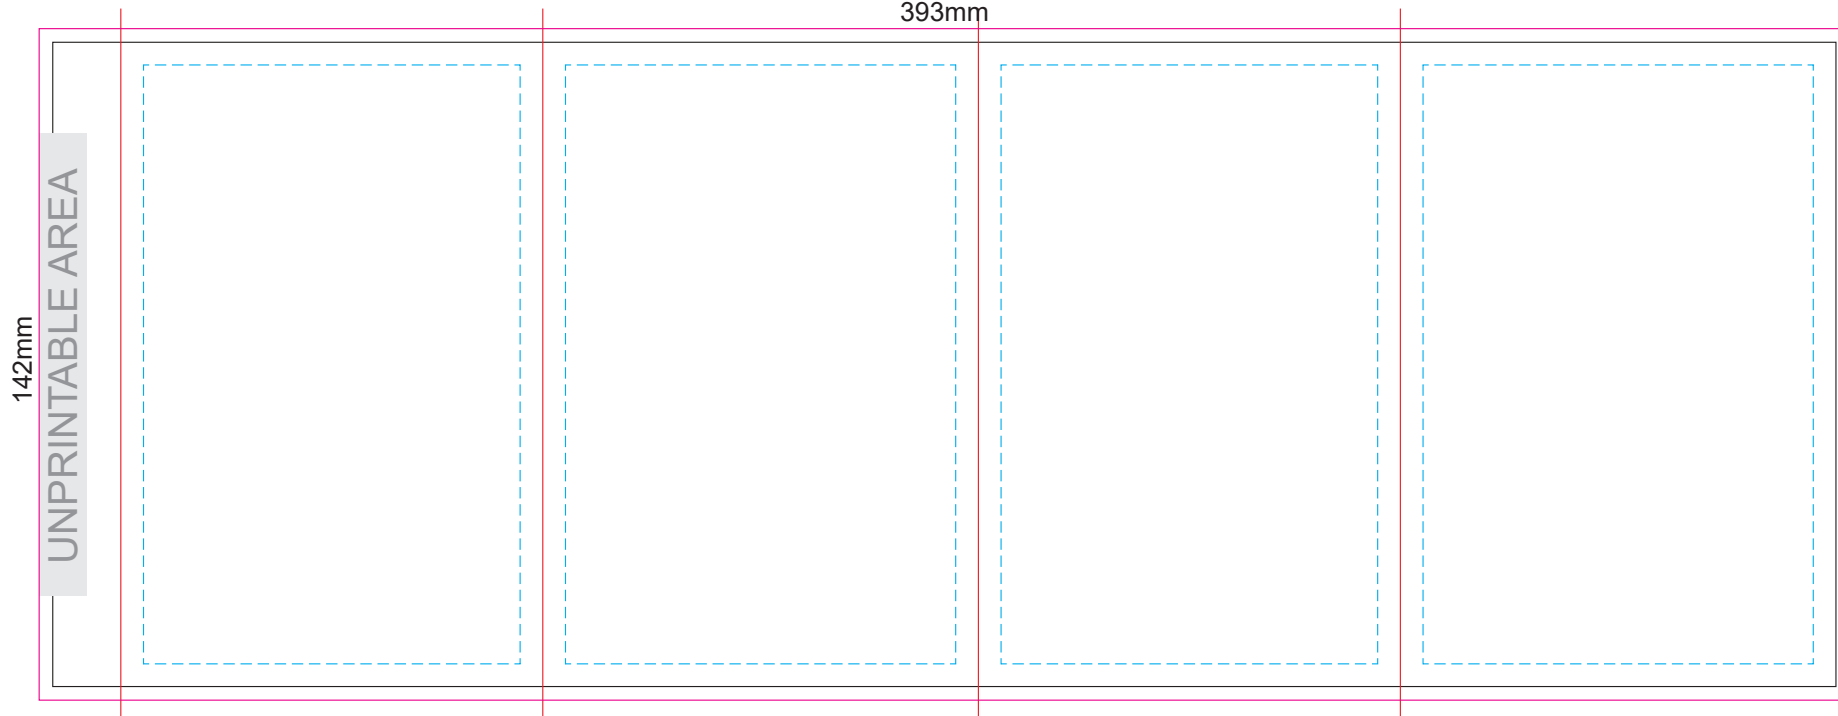

100% of Actual Size
Pad Print

100% of Actual Size
Pad Print

SIDE 1

SIDE 2

Flip Colour	Lid Colour	Band Colour
White	White	White
Yellow	Yellow	Yellow
Orange	Orange	Orange
Pink	Pink	Pink
Red	X	Red
Light Green	Light Green	Light Green
Green	Green	Green
Cyan	X	Cyan
Dark Blue	X	Dark Blue
Dark Navy	X	Dark Navy
Purple	X	Purple
Black	Black	Black

100% of Actual Size
Screen Print (one colour)

100% of Actual Size
Screen Print (one colour)
Double Sided Template Front & Back

Red Line = Exact opposites of the product
(centre artwork to the red line)

Flip Colour	Lid Colour	Band Colour
Grey	Grey	Grey
White	White	White
Yellow	Yellow	Yellow
Orange	Orange	Orange
Pink	Pink	Pink
Red	X	Red
Light Green	Light Green	Light Green
Green	Green	Green
Cyan	X	Cyan
Dark Blue	X	Dark Blue
Dark Navy	X	Dark Navy
Purple	X	Purple
Black	Black	Black

100% of Actual Size
Silicone Digital Print
Debossed

SIDE 1

SIDE 2

100% of Actual Size
Digital Packaging Print
FRONT

Artwork will be printed directly onto the product via CMYK printing (no white), colours will not be vibrant due to white ink not being available for this process.

GIFT BOX SLEEVE

60% of Actual Size
Digital Print
393mm

Blue Line = The SIGNIFICANT PRINT AREA
(Keep all critical images & text within this box)
Black Line = Maximum print area
Pink Line = Bleed off to here
Red Line = Fold Line