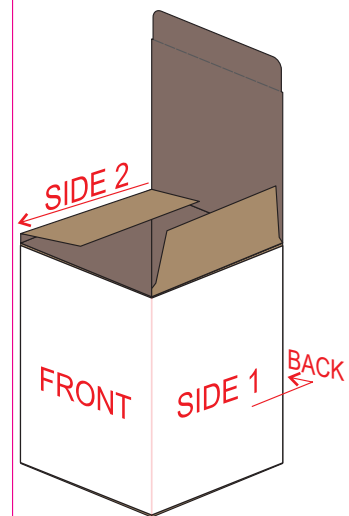

100% of Actual Size
Screen Print (one colour)

100% of Actual Size
Screen Print (one colour)
Double Sided Template Front & Back

Red Line = Exact opposites of the product
(centre artwork to the red line)

Flip Colour	Lid Colour	Band Colour
Grey	Grey	Grey
White	White	White
Yellow	Yellow	Yellow
Orange	Orange	Orange
Pink	Pink	Pink
Red	X	Red
Light Green	Light Green	Light Green
Green	Green	Green
Cyan	X	Cyan
Dark Blue	X	Dark Blue
Dark Navy	X	Dark Navy
Purple	X	Purple
Black	Black	Black

100% of Actual Size
Silicone Digital Print
Debossed

SIDE 1

SIDE 2

100% of Actual Size
Digital Packaging Print
FRONT

Artwork will be printed directly onto the product via CMYK printing (no white), colours will not be vibrant due to white ink not being available for this process.

GIFT BOX SLEEVE

60% of Actual Size
Digital Print
393mm

Blue Line = The SIGNIFICANT PRINT AREA
(Keep all critical images & text within this box)
Black Line = Maximum print area
Pink Line = Bleed off to here
Red Line = Fold Line