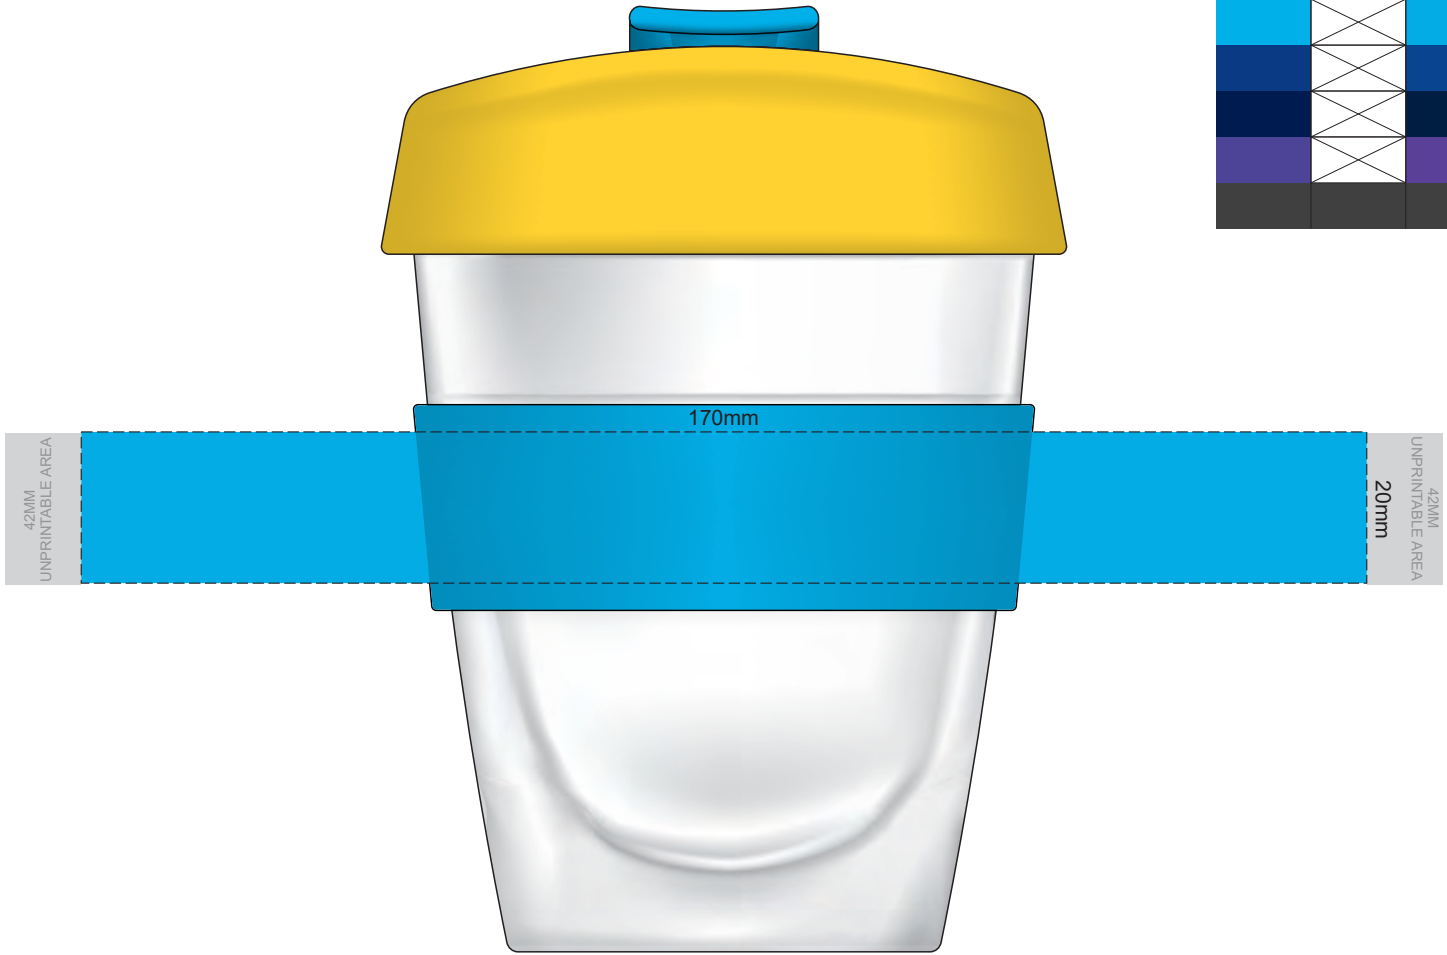

100% of Actual Size
Pad Print

100% of Actual Size
Pad Print

SIDE 1

SIDE 2

Flip Colour	Lid Colour	Band Colour
White	White	White
Yellow	Yellow	Yellow
Orange	Orange	Orange
Pink	Pink	Pink
Red	X	Red
Light Green	Light Green	Light Green
Green	Green	Green
Cyan	X	Cyan
Dark Blue	X	Dark Blue
Dark Navy	X	Dark Navy
Purple	X	Purple
Black	Black	Black

100% of Actual Size
Screen Print (one colour)

100% of Actual Size
Screen Print (one colour)
Double Sided Template Front & Back

Red Line = Exact opposites of the product
(centre artwork to the red line)

Flip Colour	Lid Colour	Band Colour
Grey	Grey	Grey
White	White	White
Yellow	Yellow	Yellow
Orange	Orange	Orange
Pink	Pink	Pink
Red	X	Red
Light Green	Light Green	Light Green
Green	Green	Green
Cyan	X	Cyan
Dark Blue	X	Dark Blue
Dark Navy	X	Dark Navy
Purple	X	Purple
Black	Black	Black

100% of Actual Size
Silicone Digital Print
Debossed

SIDE 1

SIDE 2

100% of Actual Size
Digital Packaging Print
FRONT

Artwork will be printed directly onto the product via CMYK printing (no white), colours will not be vibrant due to white ink not being available for this process.

GIFT BOX SLEEVE

60% of Actual Size
Digital Print
393mm

Blue Line = The SIGNIFICANT PRINT AREA
(Keep all critical images & text within this box)
Black Line = Maximum print area
Pink Line = Bleed off to here
Red Line = Fold Line