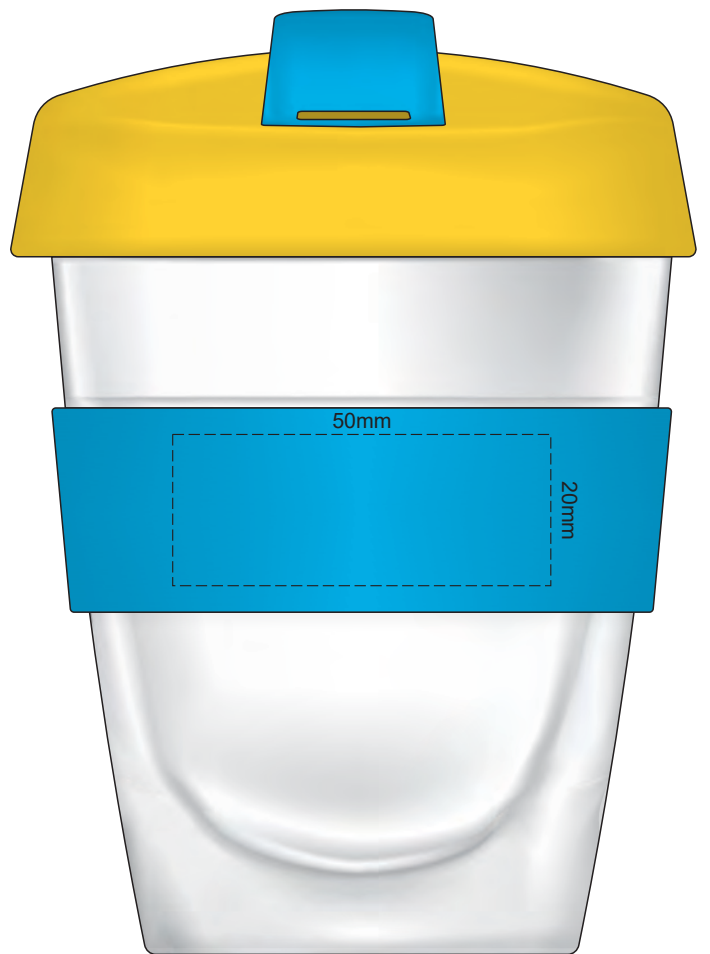

Flip Colour	Lid Colour	Band Colour
White	White	White
Yellow	Yellow	Yellow
Orange	Orange	Orange
Pink	Pink	Pink
Red	White with X	Red
Light Green	Light Green	Light Green
Green	Green	Green
Cyan	White with X	Cyan
Dark Blue	White with X	Dark Blue
Dark Navy	White with X	Dark Navy
Purple	White with X	Purple
Grey	Grey	Grey

100% of Actual Size
Pad Print

100% of Actual Size
Pad Print

SIDE 1

SIDE 2

Flip Colour	Lid Colour	Band Colour
White	White	White
Yellow	Yellow	Yellow
Orange	Orange	Orange
Pink	Pink	Pink
Red	X	Red
Light Green	Light Green	Light Green
Green	Green	Green
Cyan	X	Cyan
Dark Blue	X	Dark Blue
Dark Navy	X	Dark Navy
Purple	X	Purple
Black	Black	Black

100% of Actual Size
Screen Print (one colour)

100% of Actual Size
Screen Print (one colour)
Double Sided Template Front & Back

Red Line = Exact opposites of the product
(centre artwork to the red line)

Flip Colour	Lid Colour	Band Colour
Grey	Grey	Grey
White	White	White
Yellow	Yellow	Yellow
Orange	Orange	Orange
Pink	Pink	Pink
Red	X	Red
Light Green	Light Green	Light Green
Green	Green	Green
Cyan	X	Cyan
Dark Blue	X	Dark Blue
Dark Navy	X	Dark Navy
Purple	X	Purple
Black	Black	Black

GIFT BOX SLEEVE

60% of Actual Size
Digital Print
393mm

Blue Line = The SIGNIFICANT PRINT AREA
(Keep all critical images & text within this box)
Black Line = Maximum print area
Pink Line = Bleed off to here
Red Line = Fold Line