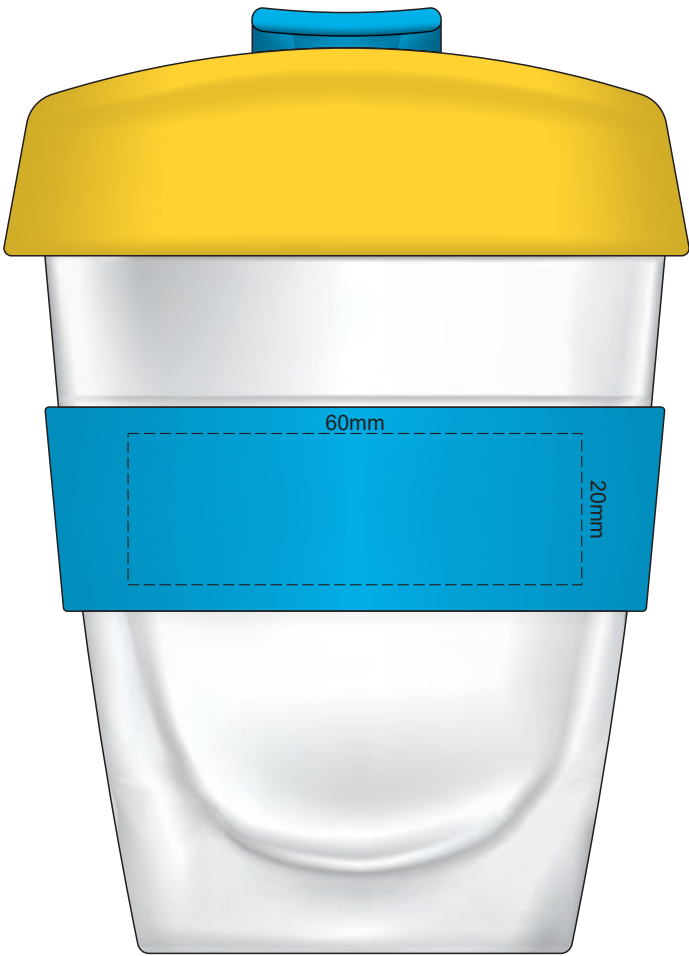

100% of Actual Size
Pad Print

100% of Actual Size
Pad Print

SIDE 1

SIDE 2

Flip Colour	Lid Colour	Band Colour
White	White	White
Yellow	Yellow	Yellow
Orange	Orange	Orange
Pink	Pink	Pink
Red	X	Red
Light Green	Light Green	Light Green
Green	Green	Green
Cyan	X	Cyan
Dark Blue	X	Dark Blue
Dark Navy	X	Dark Navy
Purple	X	Purple
Black	Black	Black

100% of Actual Size
Screen Print (one colour)

100% of Actual Size
Screen Print (one colour)
Double Sided Template Front & Back

Red Line = Exact opposites of the product
(centre artwork to the red line)

Flip Colour	Lid Colour	Band Colour
Grey	Grey	Grey
White	White	White
Yellow	Yellow	Yellow
Orange	Orange	Orange
Pink	Pink	Pink
Red	X	Red
Light Green	Light Green	Light Green
Green	Green	Green
Cyan	X	Cyan
Dark Blue	X	Dark Blue
Dark Navy	X	Dark Navy
Purple	X	Purple
Black	Black	Black

100% of Actual Size
Silicone Digital Print
Debossed

SIDE 1

SIDE 2

100% of Actual Size
Digital Packaging Print
FRONT

Artwork will be printed directly onto the product via CMYK printing (no white), colours will not be vibrant due to white ink not being available for this process.

GIFT BOX SLEEVE

60% of Actual Size
Digital Print
393mm

Blue Line = The SIGNIFICANT PRINT AREA
(Keep all critical images & text within this box)
Black Line = Maximum print area
Pink Line = Bleed off to here
Red Line = Fold Line