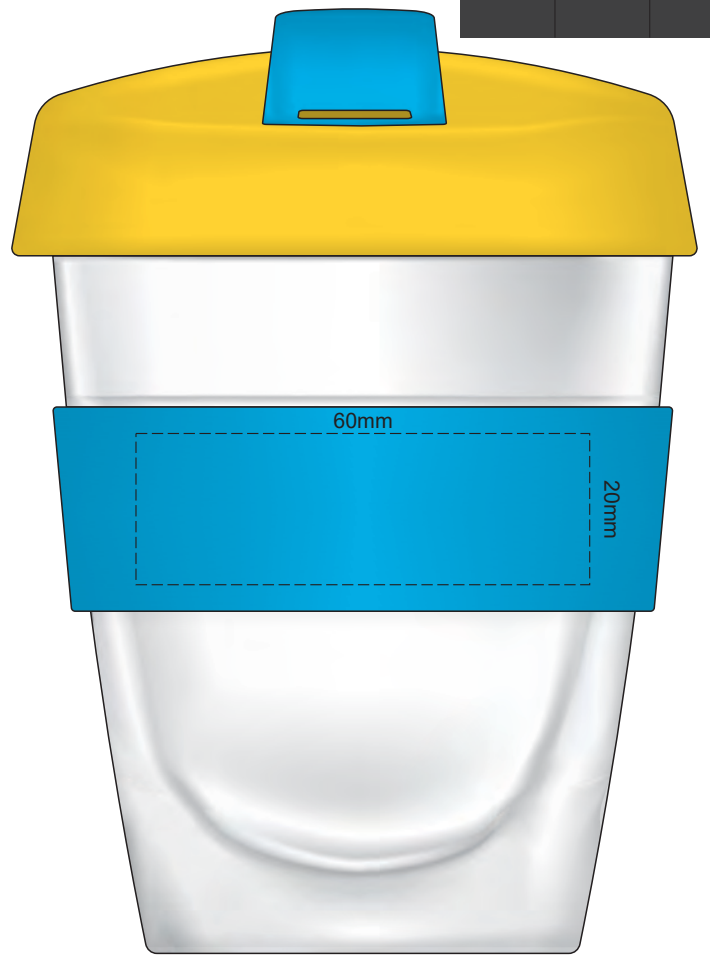

100% of Actual Size
Pad Print

100% of Actual Size
Pad Print

SIDE 1

SIDE 2

Flip Colour	Lid Colour	Band Colour
White	White	White
Yellow	Yellow	Yellow
Orange	Orange	Orange
Pink	Pink	Pink
Red	X	Red
Light Green	Light Green	Light Green
Green	Green	Green
Cyan	X	Cyan
Dark Blue	X	Dark Blue
Dark Navy	X	Dark Navy
Purple	X	Purple
Black	Black	Black

100% of Actual Size
Screen Print (one colour)

100% of Actual Size
Screen Print (one colour)
Double Sided Template Front & Back

Red Line = Exact opposites of the product
(centre artwork to the red line)

Flip Colour	Lid Colour	Band Colour
Grey	Grey	Grey
White	White	White
Yellow	Yellow	Yellow
Orange	Orange	Orange
Pink	Pink	Pink
Red	X	Red
Light Green	Light Green	Light Green
Green	Green	Green
Cyan	X	Cyan
Dark Blue	X	Dark Blue
Dark Navy	X	Dark Navy
Purple	X	Purple
Black	Black	Black

100% of Actual Size
Silicone Digital Print
Debossed

SIDE 1

SIDE 2

100% of Actual Size
Digital Packaging Print
FRONT

Artwork will be printed directly onto the product via CMYK printing (no white), colours will not be vibrant due to white ink not being available for this process.

GIFT BOX SLEEVE

60% of Actual Size
Digital Print
393mm

Blue Line = The SIGNIFICANT PRINT AREA
(Keep all critical images & text within this box)
Black Line = Maximum print area
Pink Line = Bleed off to here
Red Line = Fold Line