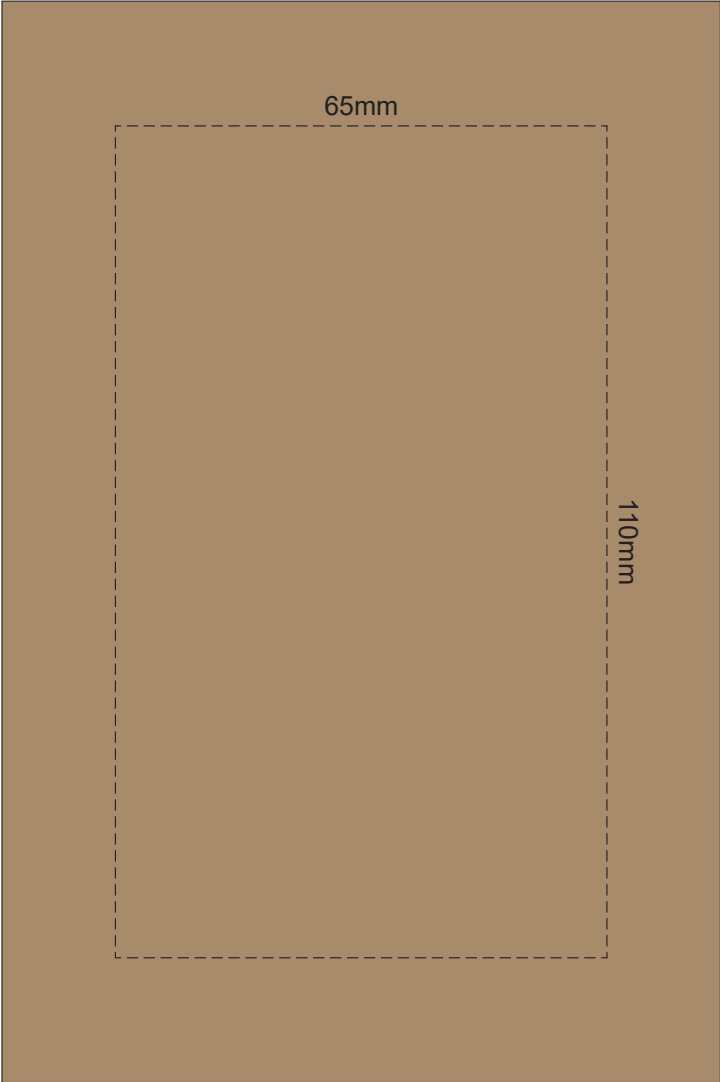

100% of Actual Size
Pad Print

100% of Actual Size
Pad Print

SIDE 1

SIDE 2

Flip Colour	Lid Colour	Band Colour
White	White	White
Yellow	Yellow	Yellow
Orange	Orange	Orange
Pink	Pink	Pink
Red	X	Red
Light Green	Light Green	Light Green
Green	Green	Green
Cyan	X	Cyan
Dark Blue	X	Dark Blue
Dark Navy	X	Dark Navy
Purple	X	Purple
Black	Black	Black

100% of Actual Size
Screen Print (one colour)

100% of Actual Size
Screen Print (one colour)
Double Sided Template Front & Back

Red Line = Exact opposites of the product
(centre artwork to the red line)

Flip Colour	Lid Colour	Band Colour
Grey	Grey	Grey
White	White	White
Yellow	Yellow	Yellow
Orange	Orange	Orange
Pink	Pink	Pink
Red	X	Red
Light Green	Light Green	Light Green
Green	Green	Green
Cyan	X	Cyan
Dark Blue	X	Dark Blue
Dark Navy	X	Dark Navy
Purple	X	Purple
Black	Black	Black

100% of Actual Size
Silicone Digital Print
Debossed

SIDE 1

SIDE 2

100% of Actual Size
Digital Packaging Print
FRONT

Artwork will be printed directly onto the product via CMYK printing (no white), colours will not be vibrant due to white ink not being available for this process.

GIFT BOX SLEEVE

60% of Actual Size
Digital Print
393mm

Blue Line = The SIGNIFICANT PRINT AREA
(Keep all critical images & text within this box)
Black Line = Maximum print area
Pink Line = Bleed off to here
Red Line = Fold Line