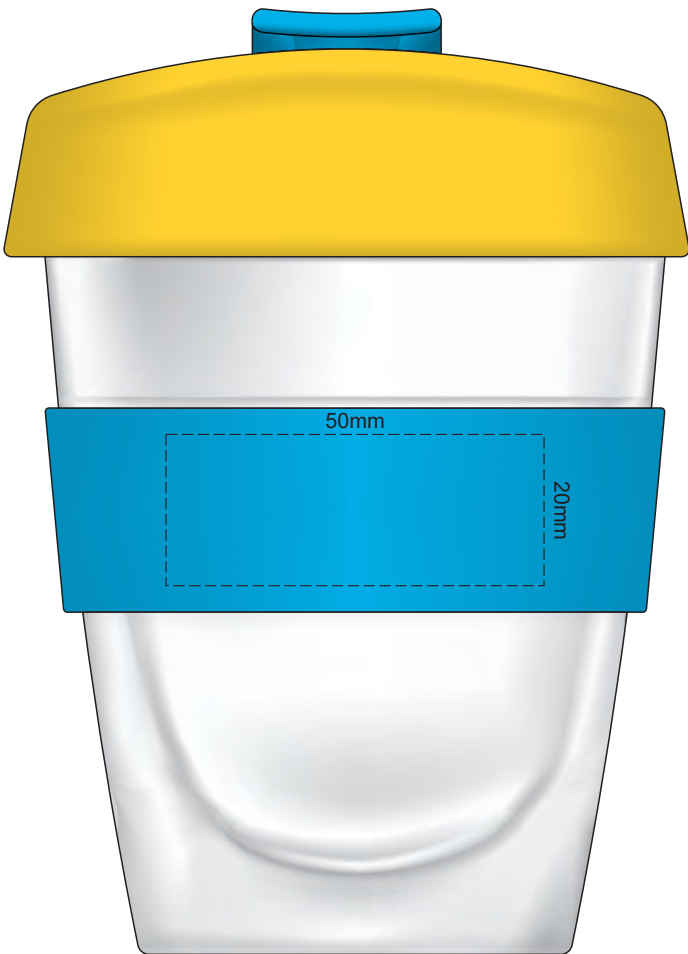

Flip Colour	Lid Colour	Band Colour
White	White	White
Yellow	Yellow	Yellow
Orange	Orange	Orange
Pink	Pink	Pink
Red	White with X	Red
Light Green	Light Green	Light Green
Green	Green	Green
Cyan	White with X	Cyan
Dark Blue	White with X	Dark Blue
Dark Navy	White with X	Dark Navy
Purple	White with X	Purple
Grey	Grey	Grey

100% of Actual Size
Pad Print

100% of Actual Size
Pad Print

SIDE 1

SIDE 2

Flip Colour	Lid Colour	Band Colour
White	White	White
Yellow	Yellow	Yellow
Orange	Orange	Orange
Pink	Pink	Pink
Red	X	Red
Light Green	Light Green	Light Green
Green	Green	Green
Cyan	X	Cyan
Dark Blue	X	Dark Blue
Dark Navy	X	Dark Navy
Purple	X	Purple
Black	Black	Black

100% of Actual Size
Screen Print (one colour)

100% of Actual Size
Screen Print (one colour)
Double Sided Template Front & Back

Red Line = Exact opposites of the product
(centre artwork to the red line)

Flip Colour	Lid Colour	Band Colour
Grey	Grey	Grey
White	White	White
Yellow	Yellow	Yellow
Orange	Orange	Orange
Pink	Pink	Pink
Red	X	Red
Light Green	Light Green	Light Green
Green	Green	Green
Cyan	X	Cyan
Dark Blue	X	Dark Blue
Dark Navy	X	Dark Navy
Purple	X	Purple
Black	Black	Black

GIFT BOX SLEEVE

60% of Actual Size
Digital Print
393mm

Blue Line = The SIGNIFICANT PRINT AREA
(Keep all critical images & text within this box)
Black Line = Maximum print area
Pink Line = Bleed off to here
Red Line = Fold Line