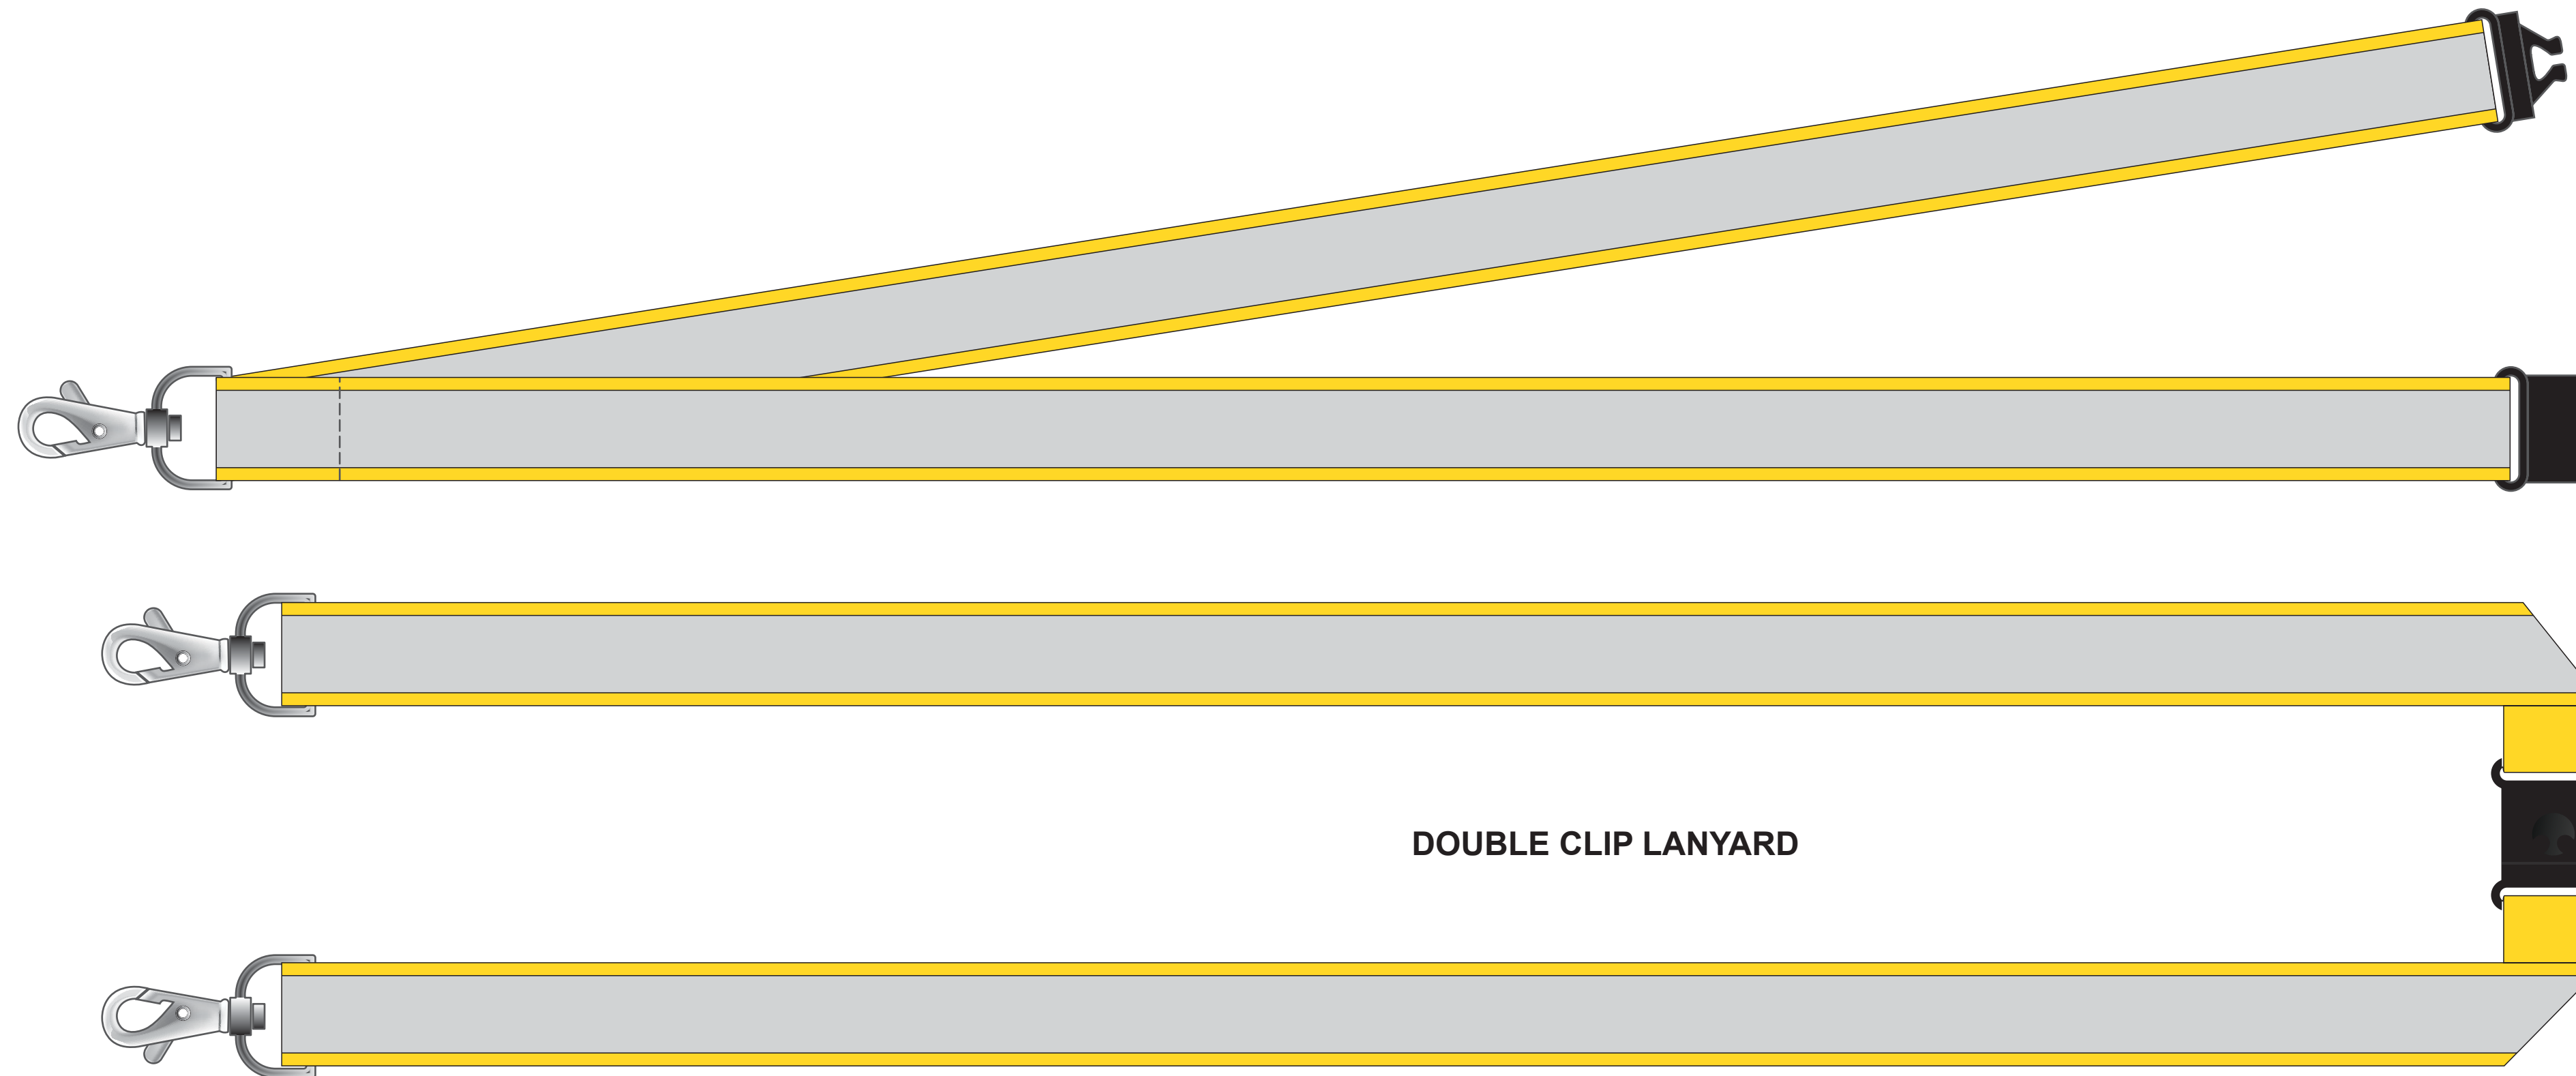

SIDE 1

SIZE: 20*900mm

Band Colour: Standard

Print Colour: PMS

PMS

PMS

PMS

LOGO ENLARGEMENT

ATTACHMENTS
Standard Option

ATTACHMENTS
Additional Cost

DOUBLE CLIP LANYARD