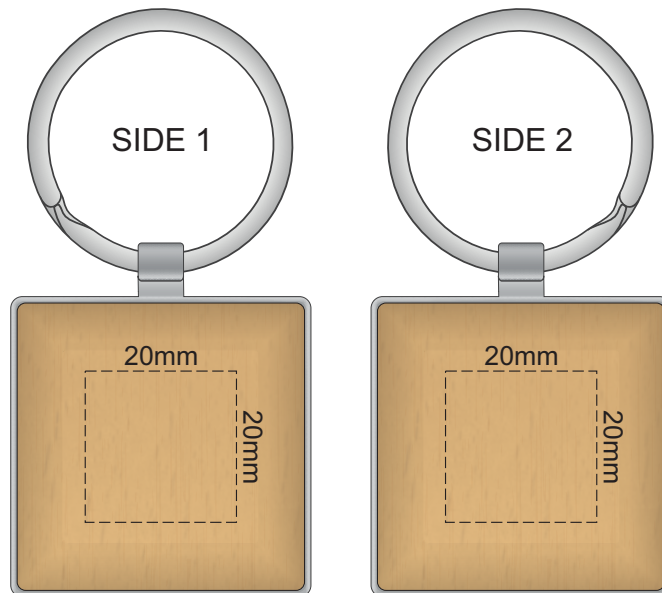

100% of Actual Size
Pad Print
Engraving

This product is a natural material.
Please allow for variances in grain pattern and engraving colour.