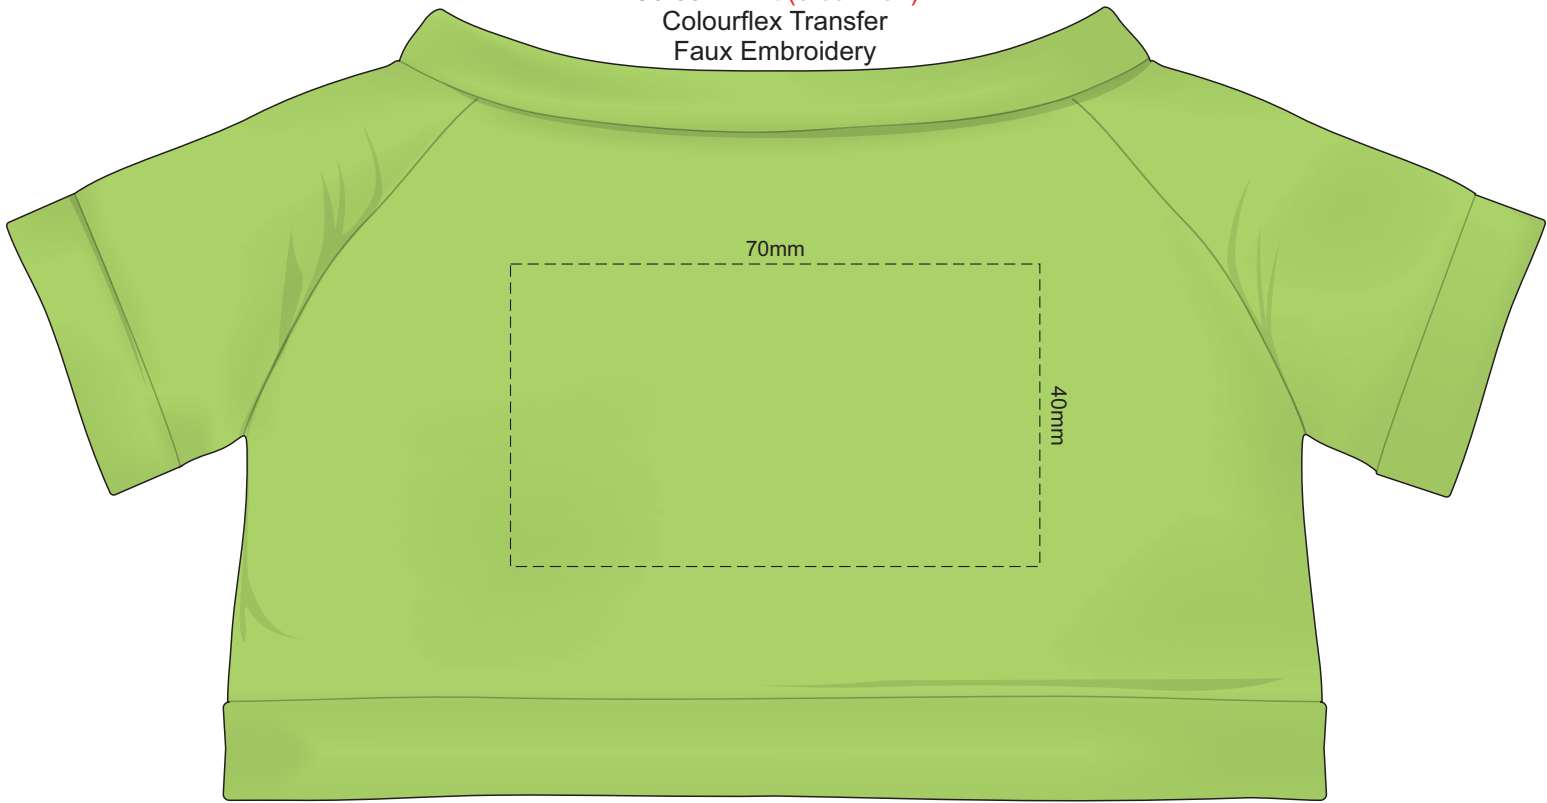

100% of Actual Size  
Screen Print (3 col max)  
Colourflex Transfer  
Faux Embroidery

FRONT

BACK