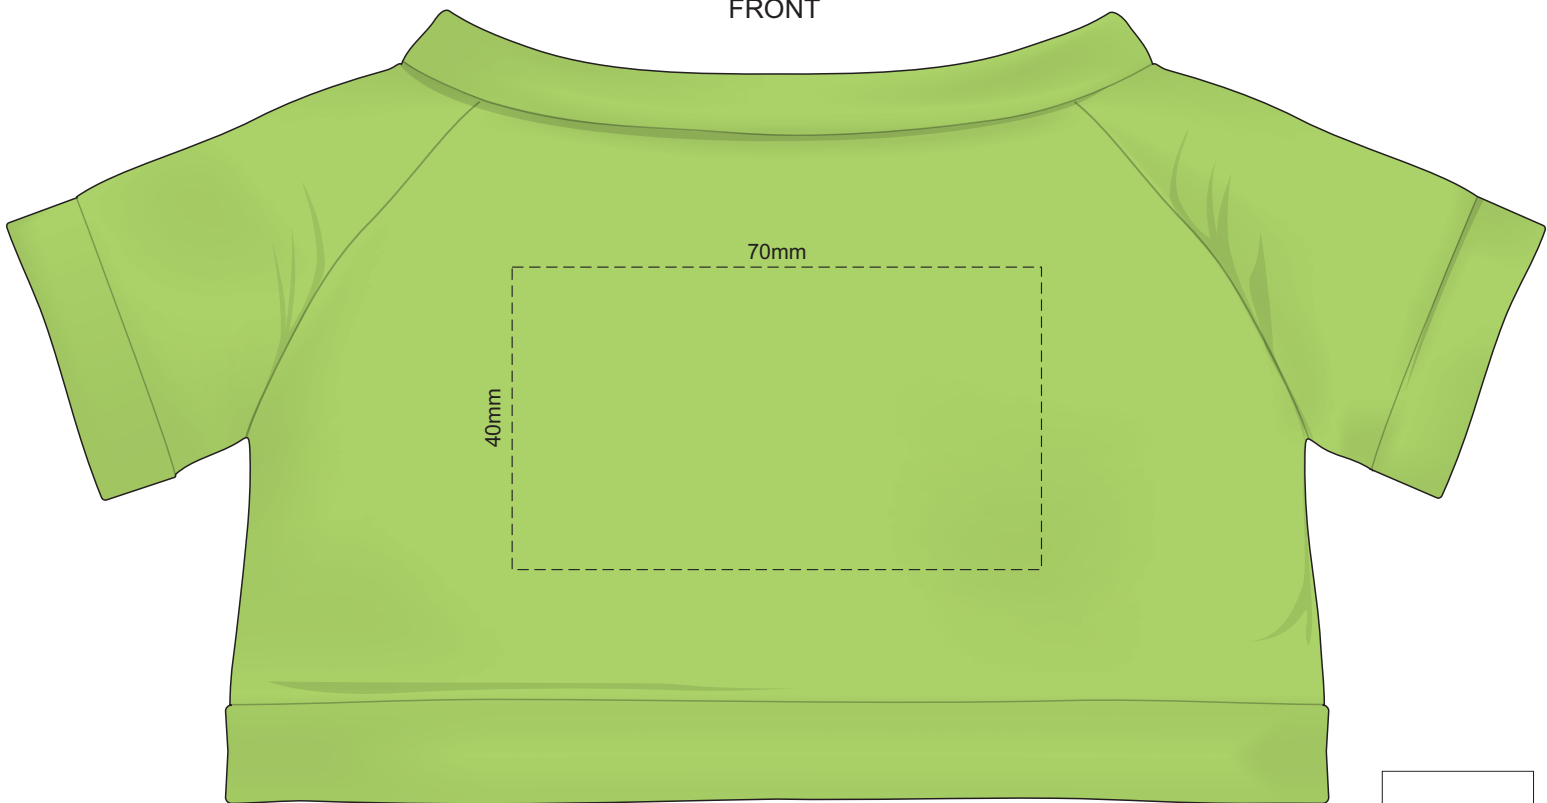

100% of Actual Size  
Screen Print (3 col max)  
Colourflex Transfer  
Faux Embroidery

FRONT

BACK