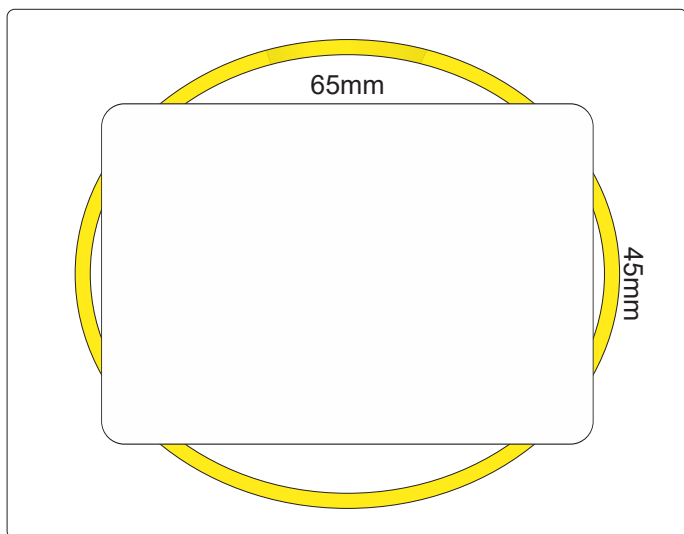

100% of Actual Size  
Screen Print (three col max)

Red Line = Exact opposites of the product  
(centre artwork to the red line)

Digital Label - Poly Bag

Blue Line = The SIGNIFICANT PRINT AREA  
(Keep all critical images & text within this box)  
Black Line = Maximum print area  
Pink Line = Bleed off to here