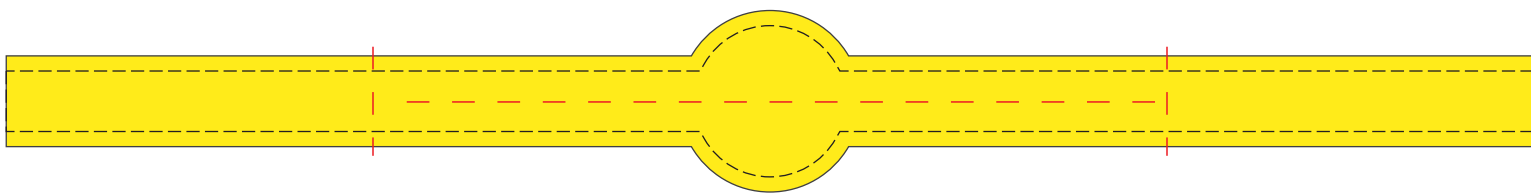

100% of Actual Size  
Screen Print (three col max)

Red Line = Exact opposites of the product  
(centre artwork to the red line)

Digital Label - Poly Bag

Blue Line = The SIGNIFICANT PRINT AREA  
(Keep all critical images & text within this box)  
Black Line = Maximum print area  
Pink Line = Bleed off to here

**BRANDING SPECIFICATIONS - Xtra Silicone Wrist Band - 117054**

Metallic Colours are not available on Screen or Digital Label