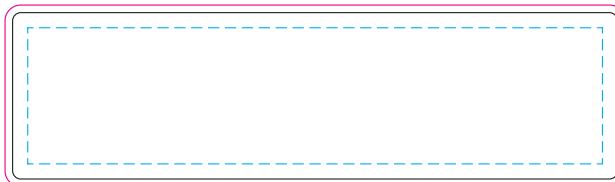

100% of Actual Size
Pad Print (one colour)

100% of Actual Size
Digital Packaging Print

Artwork will be printed directly onto the product via CMYK printing (no white), colours will not be vibrant due to white ink not being available for this process.

100% of Actual Size
Digital Label

Blue Line = The SIGNIFICANT PRINT AREA
(Keep all critical images & text within this box)

Black Line = Maximum print area

Pink Line = Bleed off to here