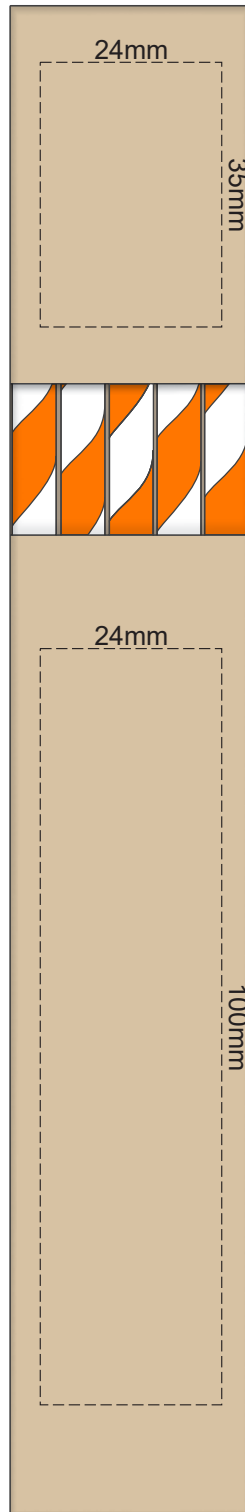

100% of Actual Size
Pad Print (one colour)

100% of Actual Size
Digital Packaging Print

Artwork will be printed directly onto the product via CMYK printing (no white), colours will not be vibrant due to white ink not being available for this process.

100% of Actual Size
Digital Label

Blue Line = The SIGNIFICANT PRINT AREA
(Keep all critical images & text within this box)

Black Line = Maximum print area

Pink Line = Bleed off to here