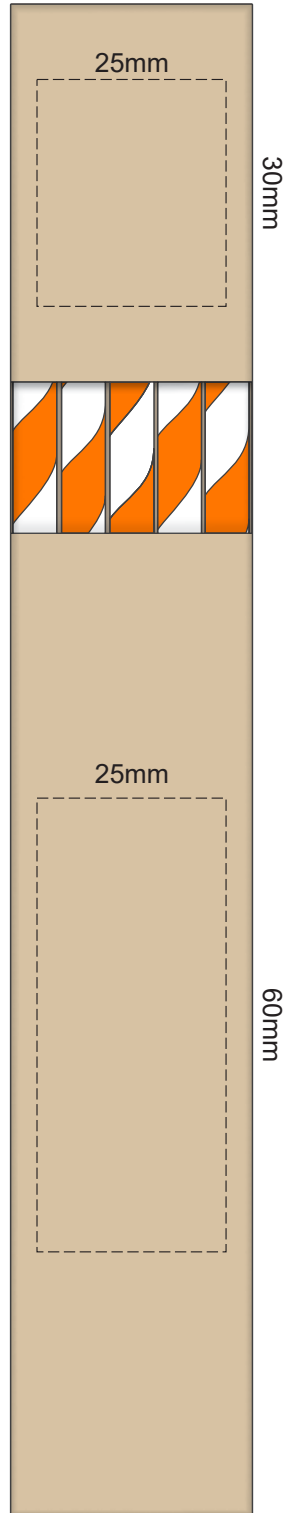

100% of Actual Size
Pad Print (one colour)

100% of Actual Size
Digital Packaging Print

Artwork will be printed directly onto the product via CMYK printing (no white), colours will not be vibrant due to white ink not being available for this process.

100% of Actual Size
Digital Label

Blue Line = The SIGNIFICANT PRINT AREA
(Keep all critical images & text within this box)

Black Line = Maximum print area

Pink Line = Bleed off to here