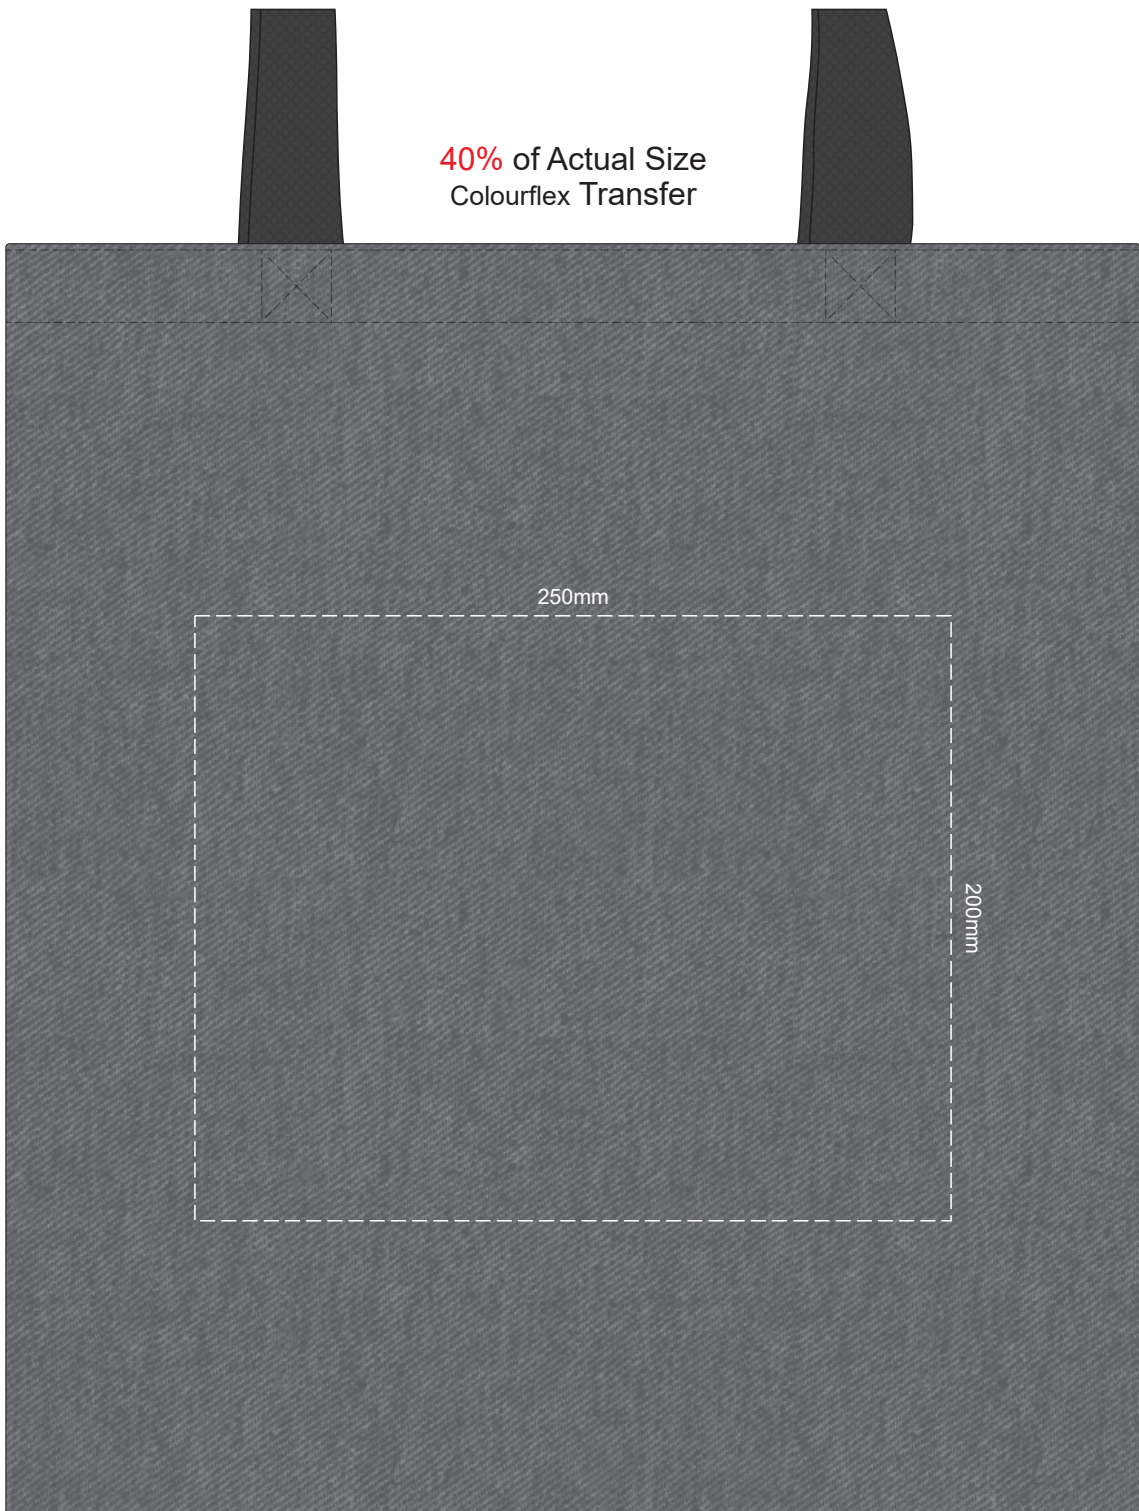

40% of Actual Size
Screen Print

40% of Actual Size
Colourflex Transfer

Please note the orientation of these print areas may be rotated to best suit your needs.