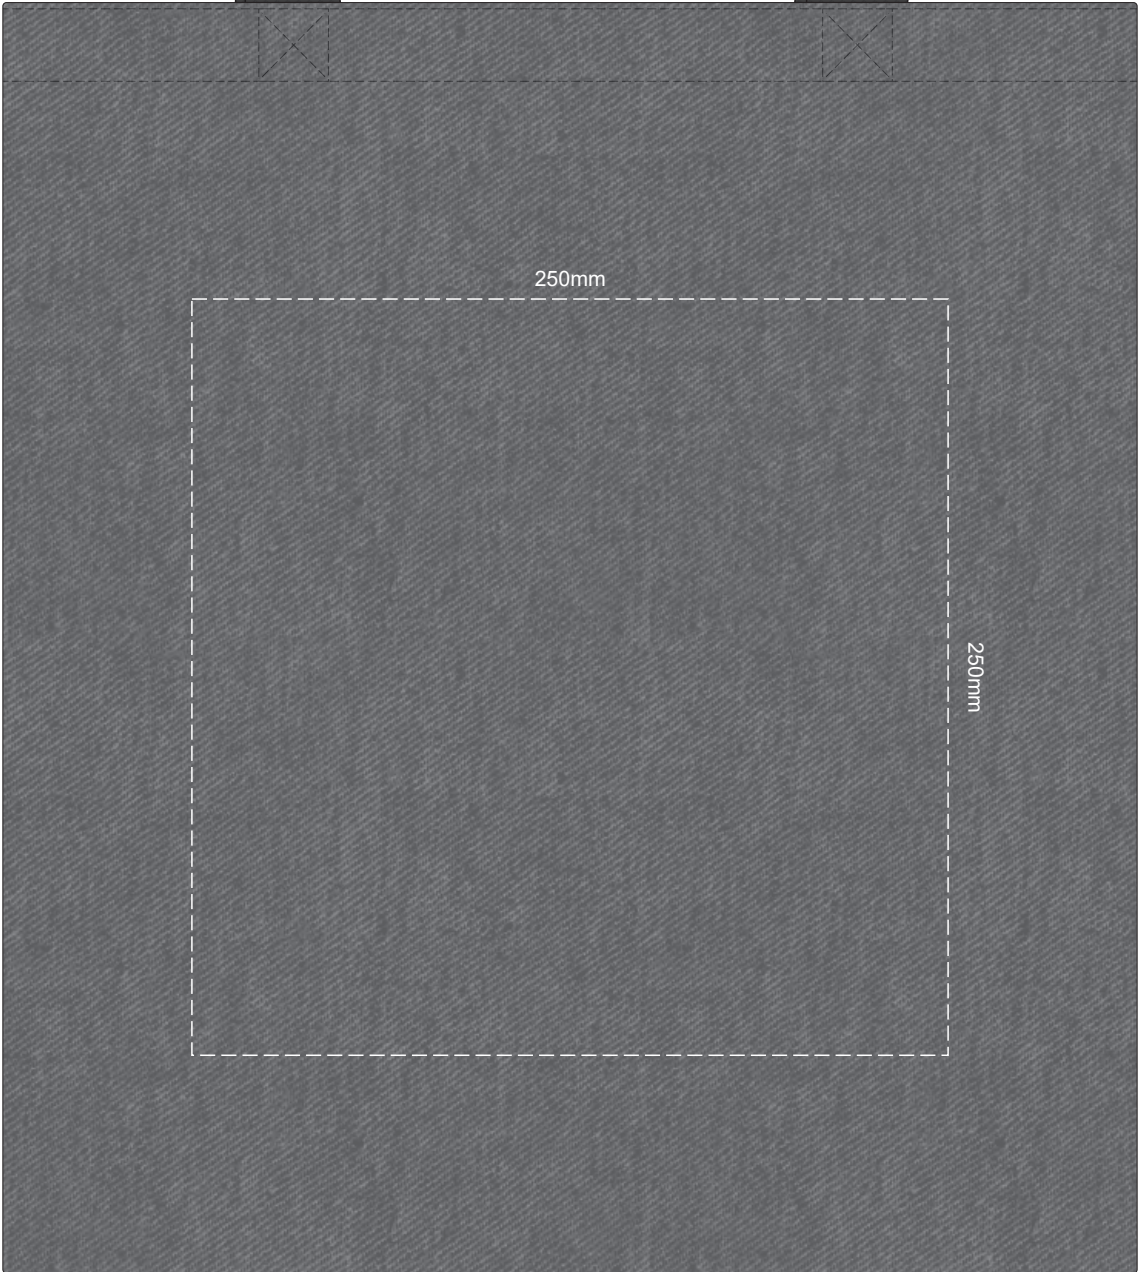

40% of Actual Size
Screen Print

40% of Actual Size
Colourflex Transfer

Please note the orientation of these print areas may be rotated to best suit your needs.