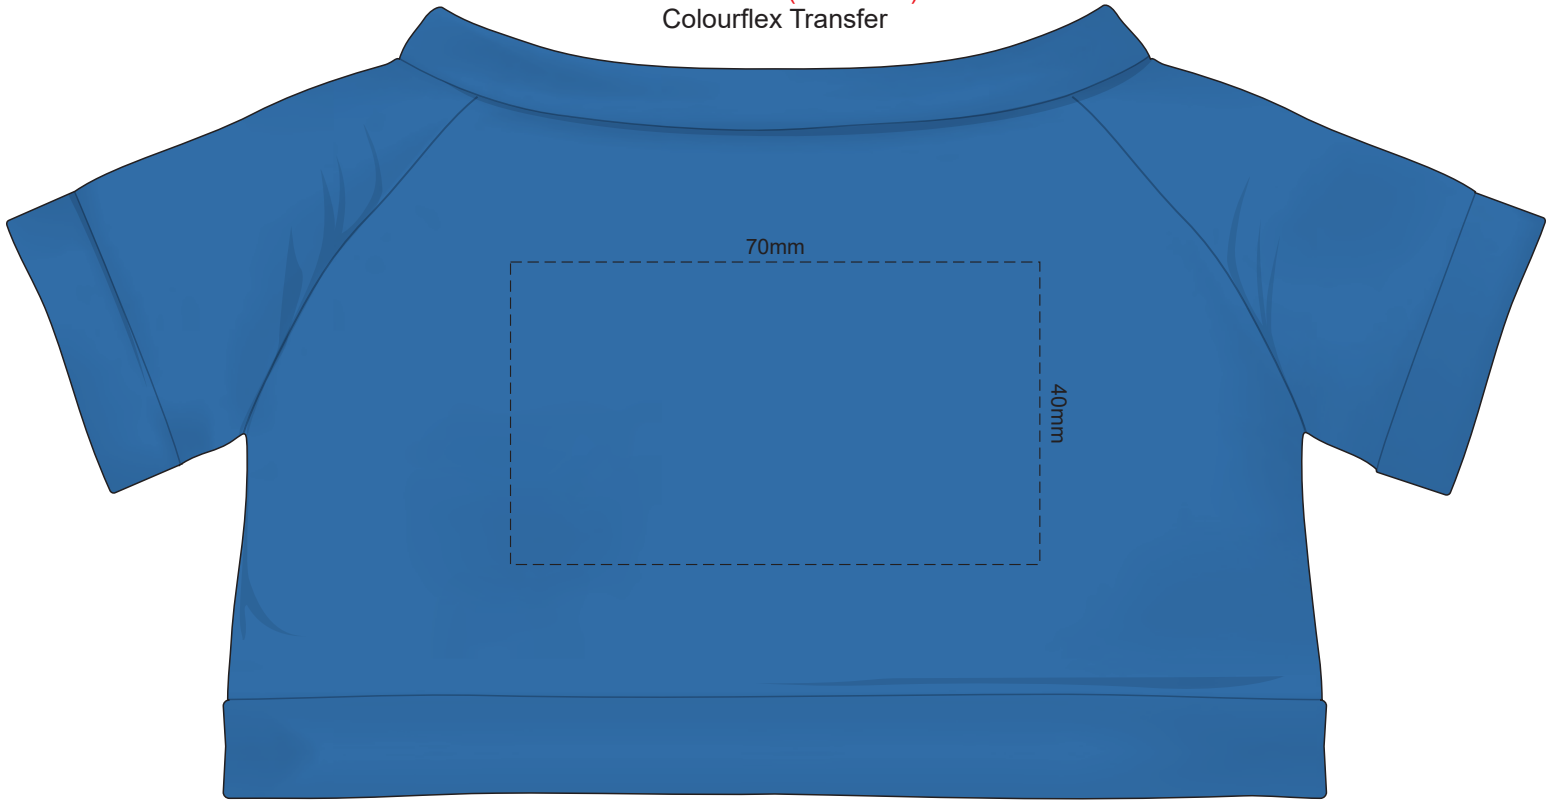

100% of Actual Size
Screen Print (3 col max)
Colourflex Transfer

FRONT

BACK